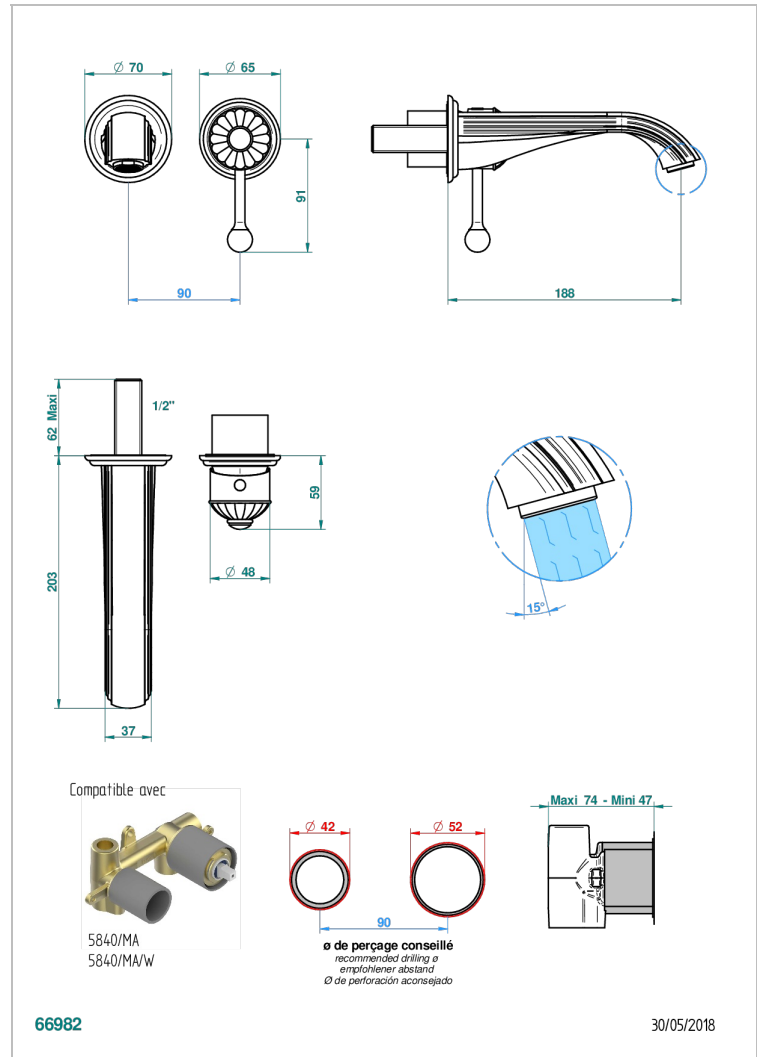

JAIPUR ONICE NEGRO

A9C-6541B

THG[®]
PARIS

Trim only for Built-in basin mixer with spout (two x 1/2" inlets and one 1/2" outlet), without waste

CARACTERÍSTICAS

- Jaipur Onice Negro
- Trim only for Built-in basin mixer with spout (two x 1/2" inlets and one 1/2" outlet), without waste

PRODUCTOS RELACIONADOS

- Ref. G00-5840/MAUS Rough parts for concealed wall-mounted mixer with 1/2" outlet

ACABADOS DISPONIBLES

Bronce claro - D01
Cerámica negra mate - D30
Cobre viejo mate - H07
Cromo - A02
Cromo / dorado - G02
Cromo mate - C02