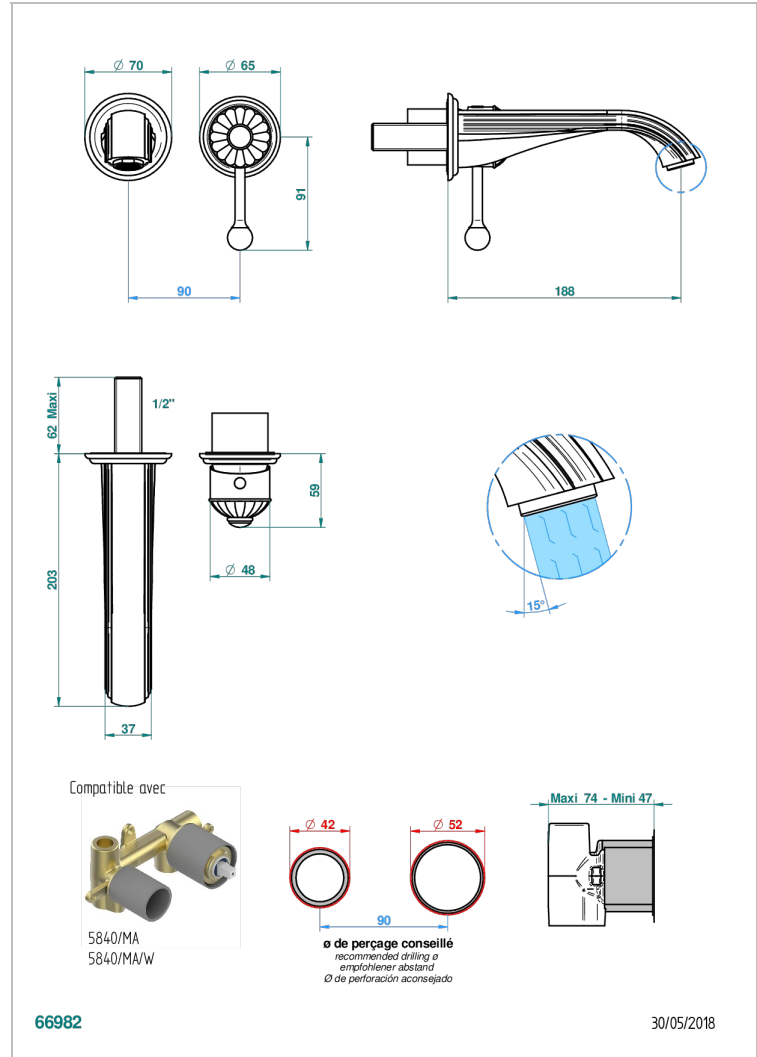

JAIPUR BLACK ONYX

A9C-6541B

THG[®]
PARIS

Trim only for Built-in basin mixer with spout (two x 1/2" inlets and one 1/2" outlet), without waste

CHARACTERISTIC

- Jaipur Black Onyx
- Trim only for Built-in basin mixer with spout (two x 1/2" inlets and one 1/2" outlet), without waste

RELATED SKU'S

- Ref. G00-5840/MAUS Rough parts for concealed wall-mounted mixer with 1/2" outlet

AVAILABLE FINITIONS

Black ceram - D30
Blush PVD - H62
Brass color PVD - H49
Brown bronze color PVD - F33
Chrome polished - A02
Chrome polished / gold polished - G02