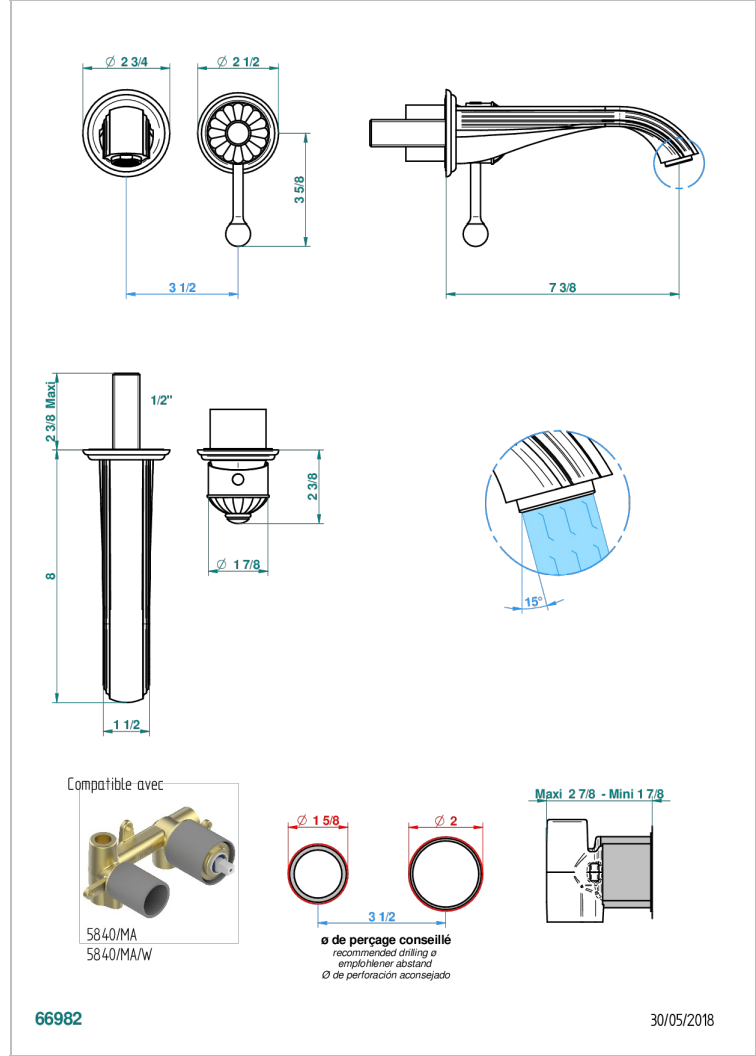

JAIPUR BLACK ONYX

A9C-6541B

THG[®]
PARIS

Trim only for Built-in basin mixer with spout (two x 1/2" inlets and one 1/2" outlet), without waste

CHARACTERISTIC

- Jaipur Black Onyx
- Trim only for Built-in basin mixer with spout (two x 1/2" inlets and one 1/2" outlet), without waste

RELATED SKU'S

- Ref. G00-5840/MAUS Rough parts for concealed wall-mounted mixer with 1/2" outlet

AVAILABLE FINITIONS

Black ceram - D30
Blush PVD - H62
Brass color PVD - H49
Brown bronze color PVD - F33
Chrome polished - A02
Chrome polished / gold polished - G02