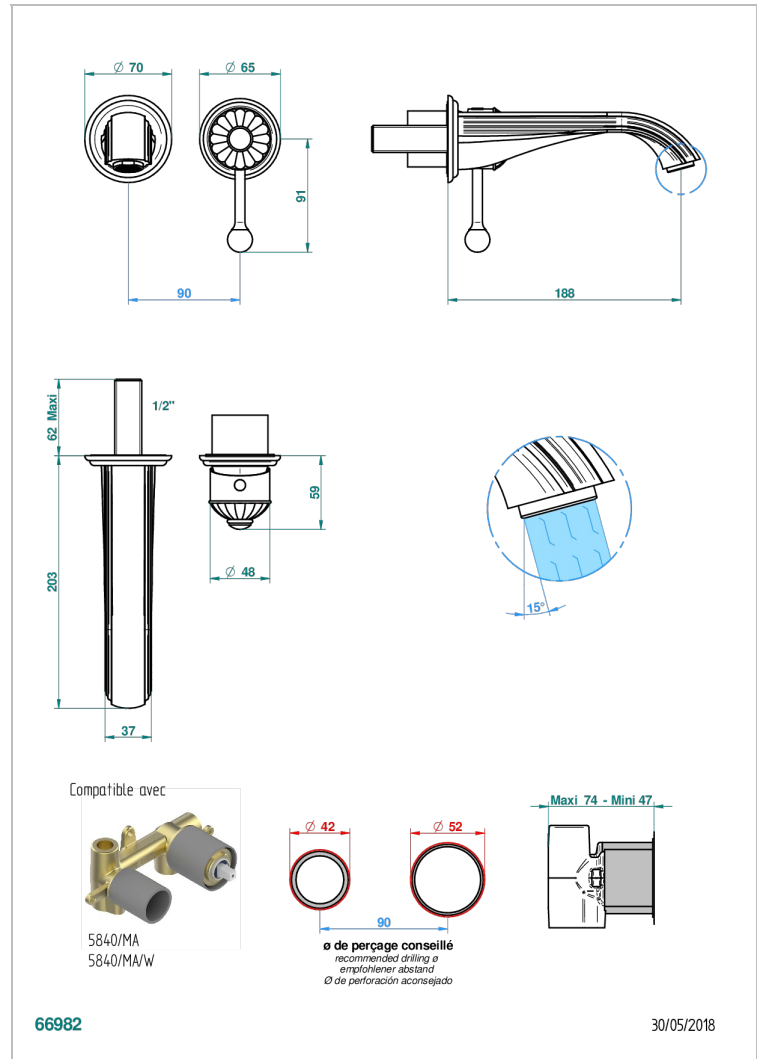

JAIPUR BLACK ONYX

A9C-6541B

THG[®]
PARIS

Trim only for Built-in basin mixer with spout (two x 1/2" inlets and one 1/2" outlet), without waste

CHARACTERISTIC

- Jaipur Black Onyx
- Trim only for Built-in basin mixer with spout (two x 1/2" inlets and one 1/2" outlet), without waste

RELATED SKU'S

- Ref. G00-5840/MA/W Rough parts for concealed wall-mounted mixer with 1/2" outlet, for WC douche - WRAS approved

AVAILABLE FINITIONS

Antique nickel - H28
Black ceram - D30
Blush PVD - H62
Brass color PVD - H49
Brown bronze color PVD - F33
Gold color PVD - H52