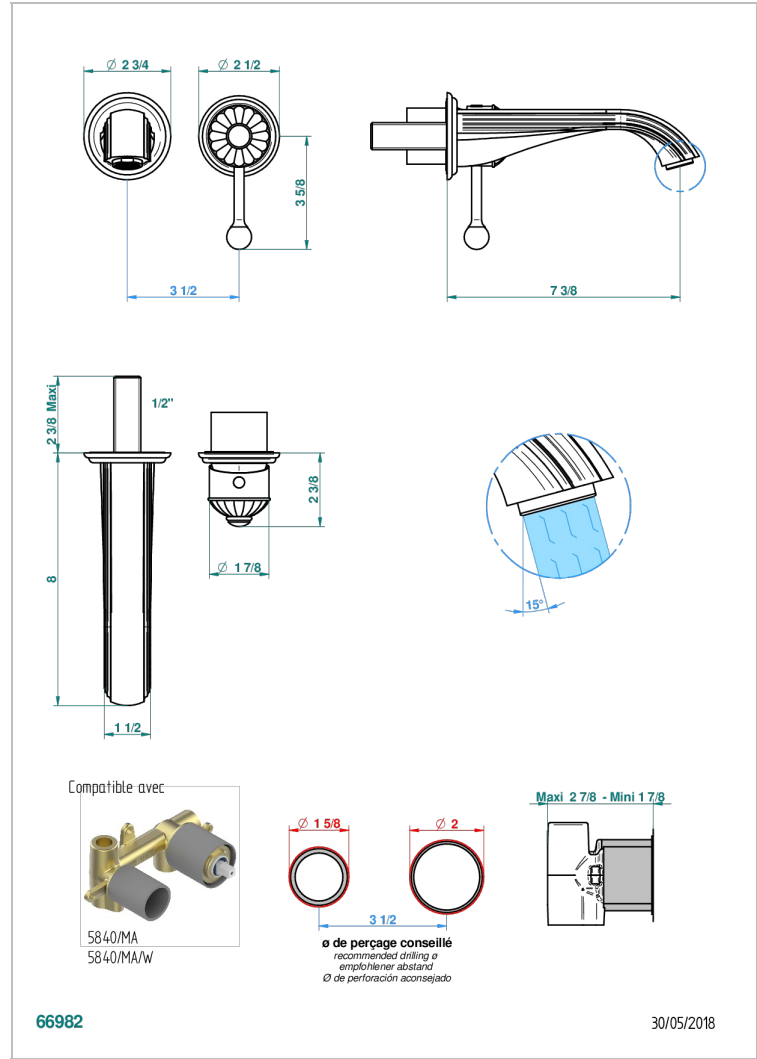

JAIPUR BLACK ONYX

A9C-6541B

THG[®]
PARIS

Trim only for Built-in basin mixer with spout (two x 1/2" inlets and one 1/2" outlet), without waste

CHARACTERISTIC

- Jaipur Black Onyx
- Trim only for Built-in basin mixer with spout (two x 1/2" inlets and one 1/2" outlet), without waste

RELATED SKU'S

- Ref. G00-5840/MA/W Rough parts for concealed wall-mounted mixer with 1/2" outlet, for WC douche - WRAS approved

AVAILABLE FINITIONS

Antique nickel - H28
Black ceram - D30
Blush PVD - H62
Brass color PVD - H49
Brown bronze color PVD - F33
Gold color PVD - H52

Nickel color PVD - H55
Polished chrome (color finish) - A02
Polished chrome / Polished gold (color finish) - G02
Polished gold (color finish) - F01
Polished nickel - B01
Soft gold - F30

Soft matt gold - F31
Umber PVD - H66
Varnished matt antique red copper (color finish) - H07