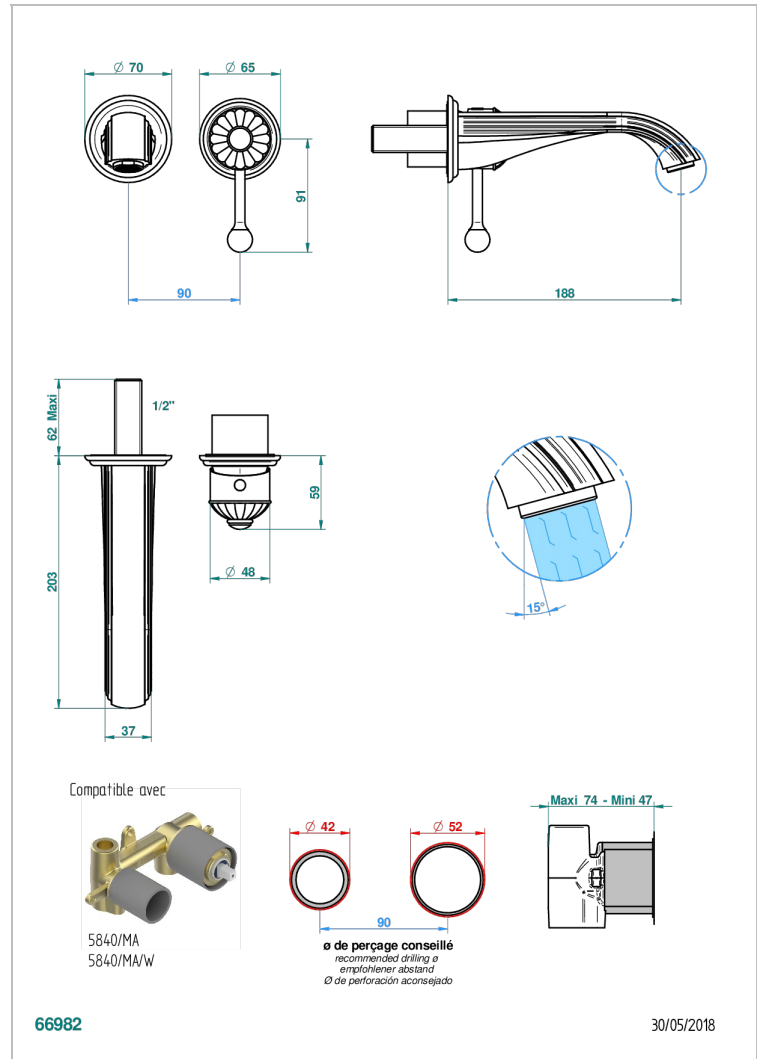

JAIPUR ONICE NEGRO

A9C-6541B

THG[®]
PARIS

Trim only for Built-in basin mixer with spout (two x 1/2" inlets and one 1/2" outlet), without waste

CARACTERÍSTICAS

- Jaipur Onice Negro
- Trim only for Built-in basin mixer with spout (two x 1/2" inlets and one 1/2" outlet), without waste

PRODUCTOS RELACIONADOS

- Ref. G00-5840/MA Parte empotrada para mezclador mural con salida hembra 1/2

ACABADOS DISPONIBLES

Bronce claro - D01
Cerámica negra mate - D30
Cobre viejo mate - H07
Cromo - A02
Cromo / dorado - G02
Cromo mate - C02