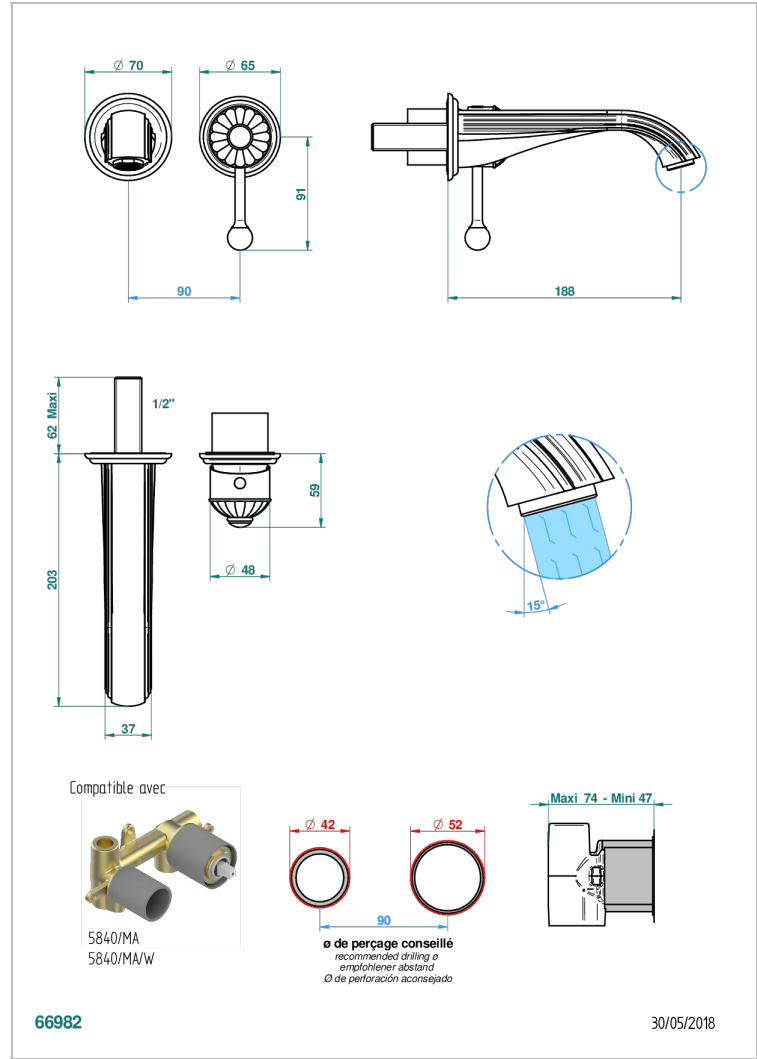

JAIPUR BLACK ONYX

A9C-6541B

Trim only for Built-in basin mixer with spout (two x 1/2" inlets and one 1/2" outlet), without waste

CHARACTERISTIC

- Jaipur Black Onyx
- Trim only for Built-in basin mixer with spout (two x 1/2" inlets and one 1/2" outlet), without waste

RELATED SKU'S

- Ref. G00-5840/MA Rough parts for concealed wall-mounted mixer with 1/2" outlet

AVAILABLE FINITIONS

Antique nickel - H28
Black ceram - D30
Blush PVD - H62
Brass color PVD - H49
Brown bronze color PVD - F33
Gold color PVD - H52

Nickel color PVD - H55
Polished chrome (color finish) - A02
Polished chrome / Polished gold (color finish) - G02
Polished gold (color finish) - F01
Polished nickel - B01
Soft gold - F30

Soft matt gold - F31
Umber PVD - H66
Varnished matt antique red copper (color finish) - H07