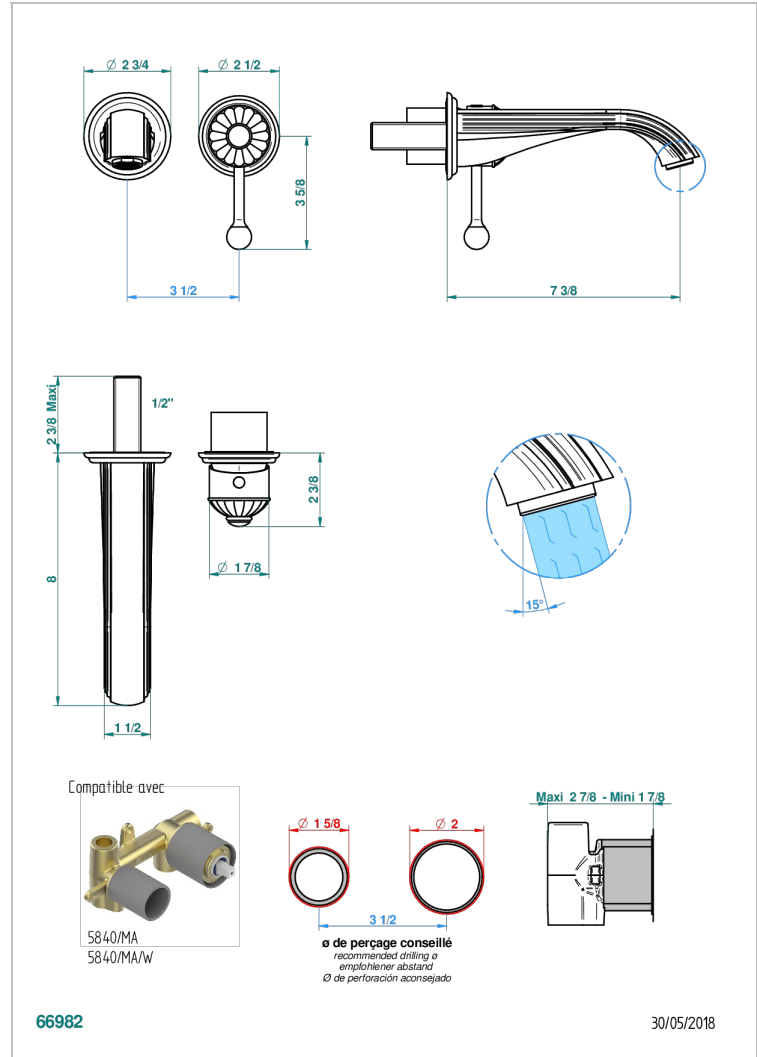

JAIPUR ONICE NEGRO

A9C-6541B

THG[®]
PARIS

Trim only for Built-in basin mixer with spout (two x 1/2" inlets and one 1/2" outlet), without waste

CARACTERÍSTICAS

- Jaipur Onice Negro
- Trim only for Built-in basin mixer with spout (two x 1/2" inlets and one 1/2" outlet), without waste

PRODUCTOS RELACIONADOS

- Ref. G00-5840/MA Parte empotrada para mezclador mural con salida hembra 1/2

ACABADOS DISPONIBLES

Bronce claro - D01
Cerámica negra mate - D30
Cobre viejo mate - H07
Cromo - A02
Cromo / dorado - G02
Cromo mate - C02