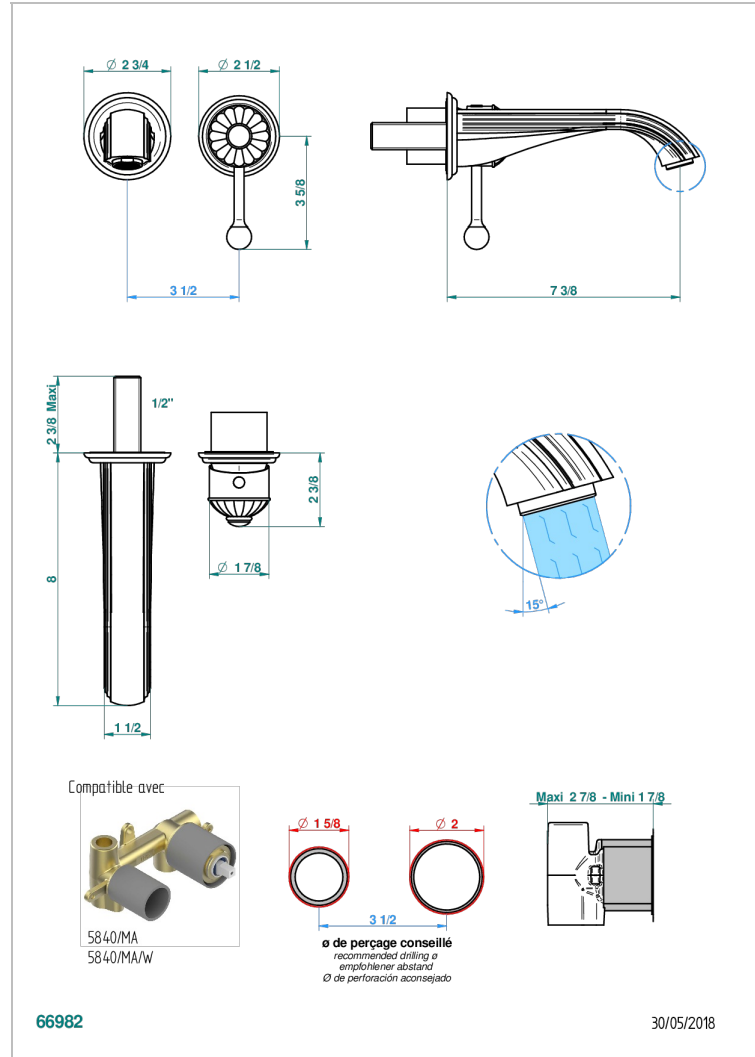

# JAIPUR BLACK ONYX

A9C-6541B

THG  
PARIS

Trim only for Built-in basin mixer with spout (two x 1/2" inlets and one 1/2" outlet), without waste

## CHARACTERISTIC

- Jaipur Black Onyx
- Trim only for Built-in basin mixer with spout (two x 1/2" inlets and one 1/2" outlet), without waste

## RELATED SKU'S

- Ref. G00-5840/MA Rough parts for concealed wall-mounted mixer with 1/2" outlet