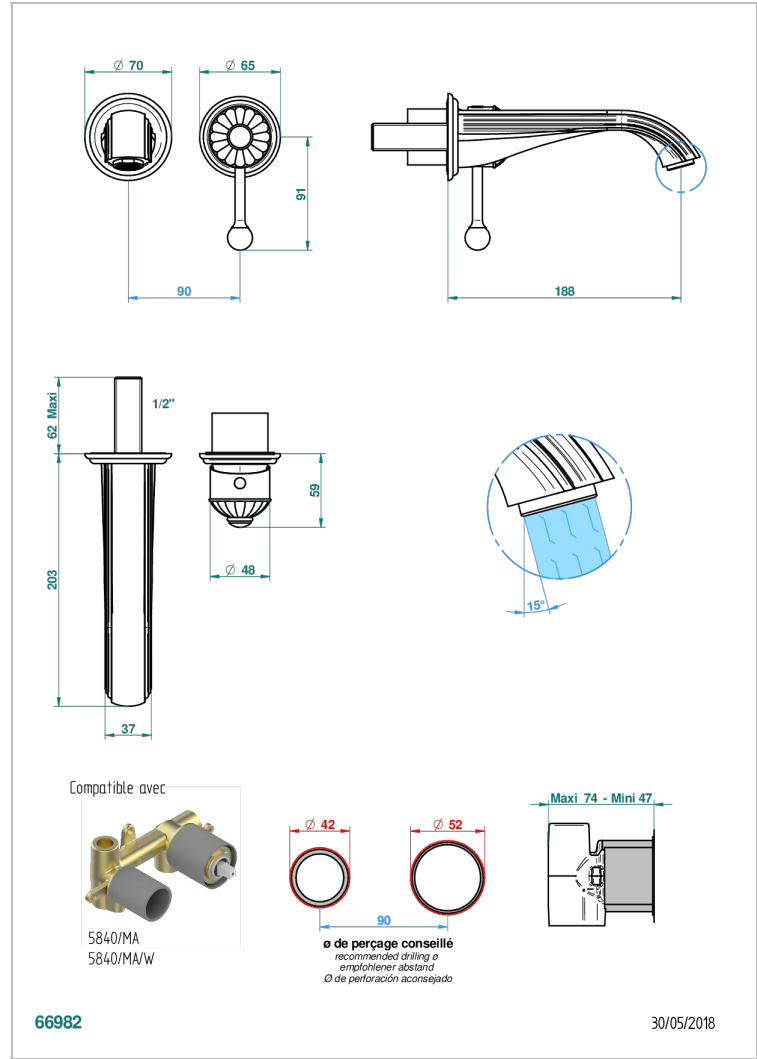

# JAIPUR BLACK ONYX

A9C-6541B

THG<sup>®</sup>  
PARIS

Trim only for Built-in basin mixer with spout (two x 1/2" inlets and one 1/2" outlet), without waste

## CHARACTERISTIC

- Jaipur Black Onyx
- Trim only for Built-in basin mixer with spout (two x 1/2" inlets and one 1/2" outlet), without waste

## RELATED SKU'S

- Ref. G00-5840/MA Rough parts for concealed wall-mounted mixer with 1/2" outlet