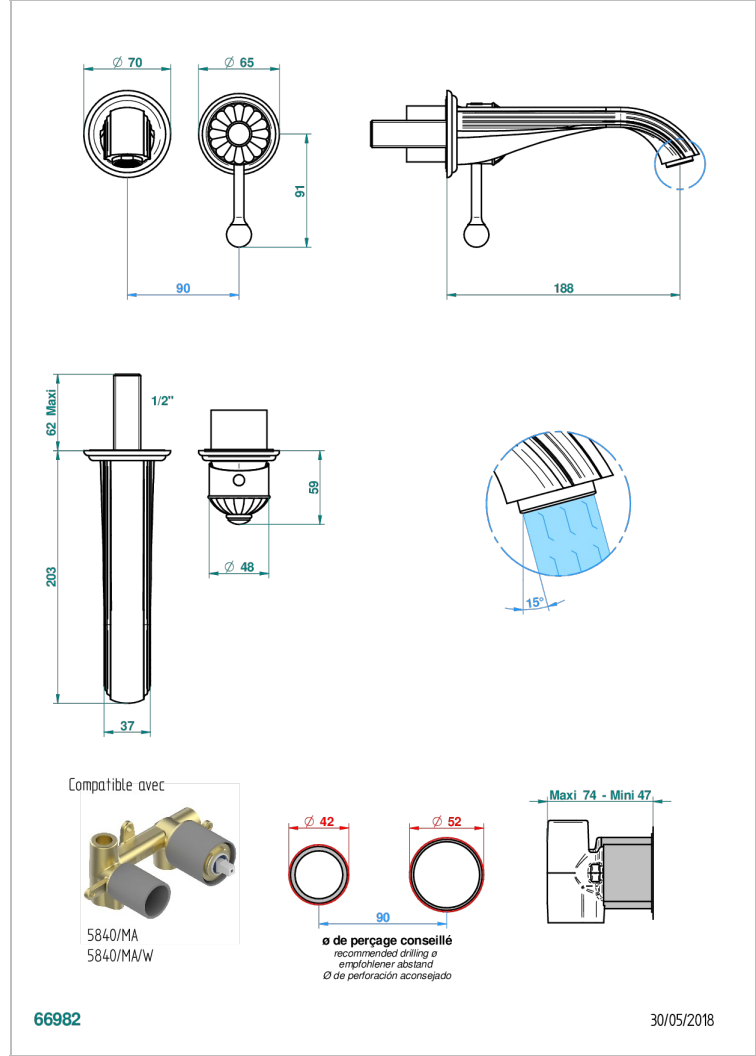

# JAIPUR BLACK ONYX

A9C-6541B

THG<sup>®</sup>  
PARIS

Trim only for Built-in basin mixer with spout (two x 1/2" inlets and one 1/2" outlet), without waste

## 特色

- Jaipur Black Onyx
- Trim only for Built-in basin mixer with spout (two x 1/2" inlets and one 1/2" outlet), without waste

## 相关的SKU

- Ref. G00-5840/MA 卫浴套装, 含: 入墙式弯管出水管, 1米25强化软管, 触控式花洒和托勾, 美国标准