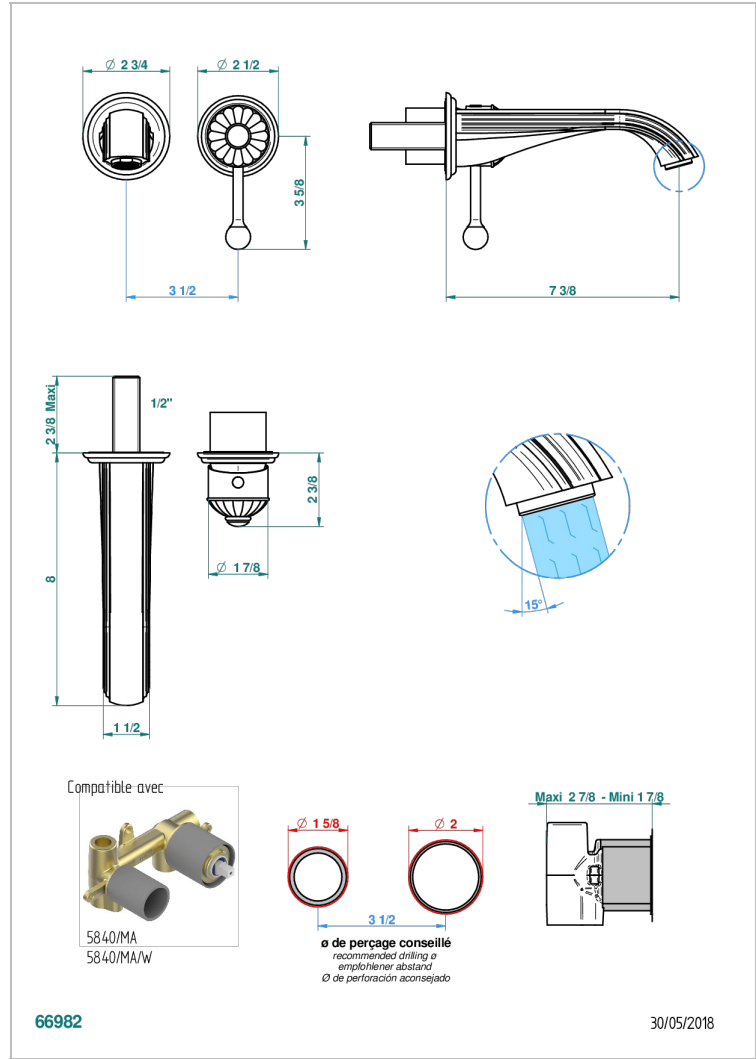

# JAIPUR BLACK ONYX

A9C-6541B

THG<sup>®</sup>  
PARIS

Trim only for Built-in basin mixer with spout (two x 1/2" inlets and one 1/2" outlet), without waste

## 特色

- Jaipur Black Onyx
- Trim only for Built-in basin mixer with spout (two x 1/2" inlets and one 1/2" outlet), without waste

## 相关的SKU

- Ref. G00-5840/MA 卫浴套装, 含: 入墙式弯管出水管, 1米25强化软管, 触控式花洒和托勾, 美国标准