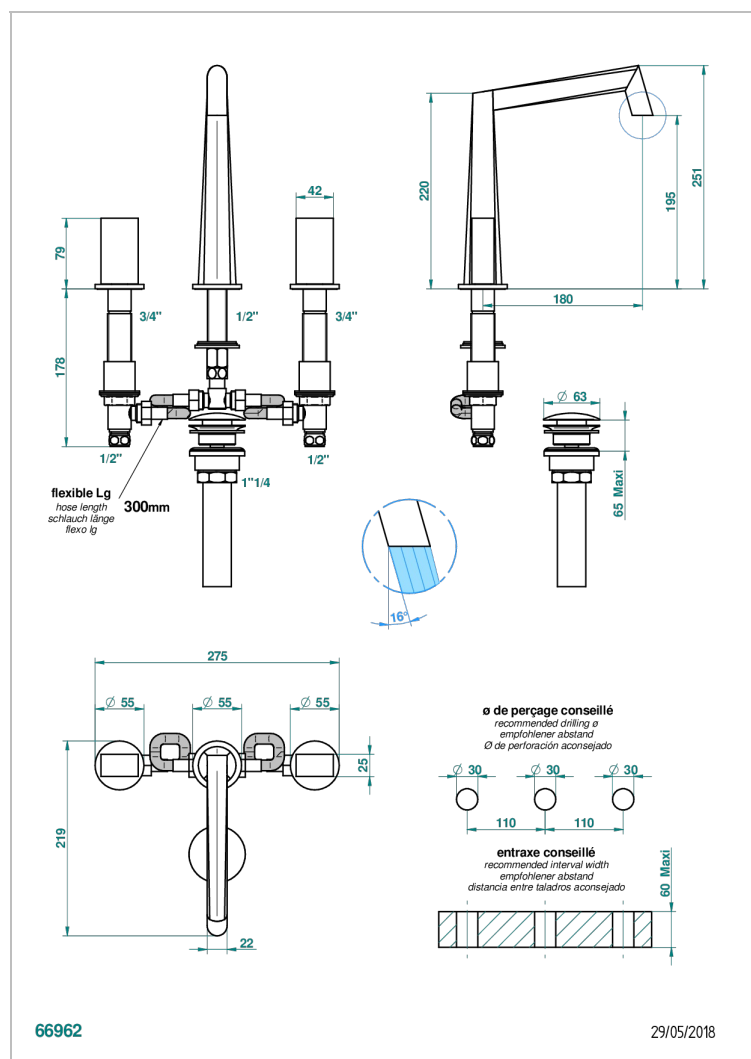

MONTAIGNE VENUS WHITE MARBLE

G3V-151M/US

Rim mounted 3-hole basin mixer with waste for marble

CARACTERÍSTICAS

- Montaigne Venus white marble
- Rim mounted 3-hole basin mixer with waste for marble

ACABADOS DISPONIBLES