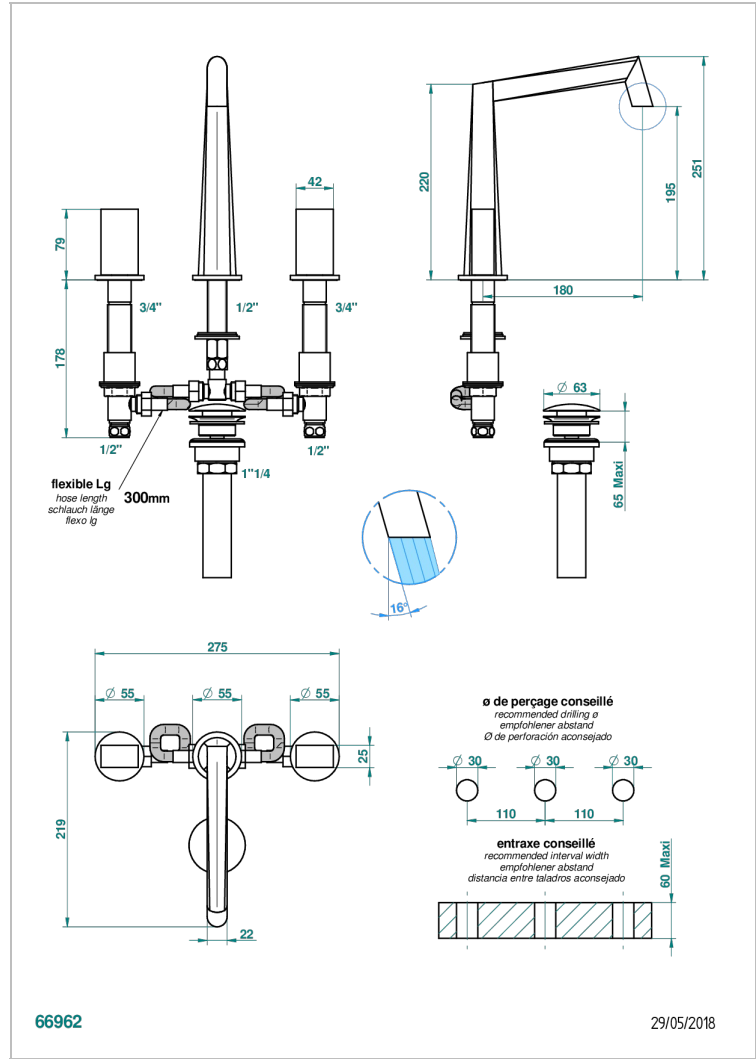

MONTAIGNE VENUS WHITE MARBLE

G3V-151M/US

Widespread lavatory set with drain for 1 1/4" + countertop

CHARACTERISTIC

- Montaigne Vénus white marble
- Widespread lavatory set with drain for 1 1/4" + countertop