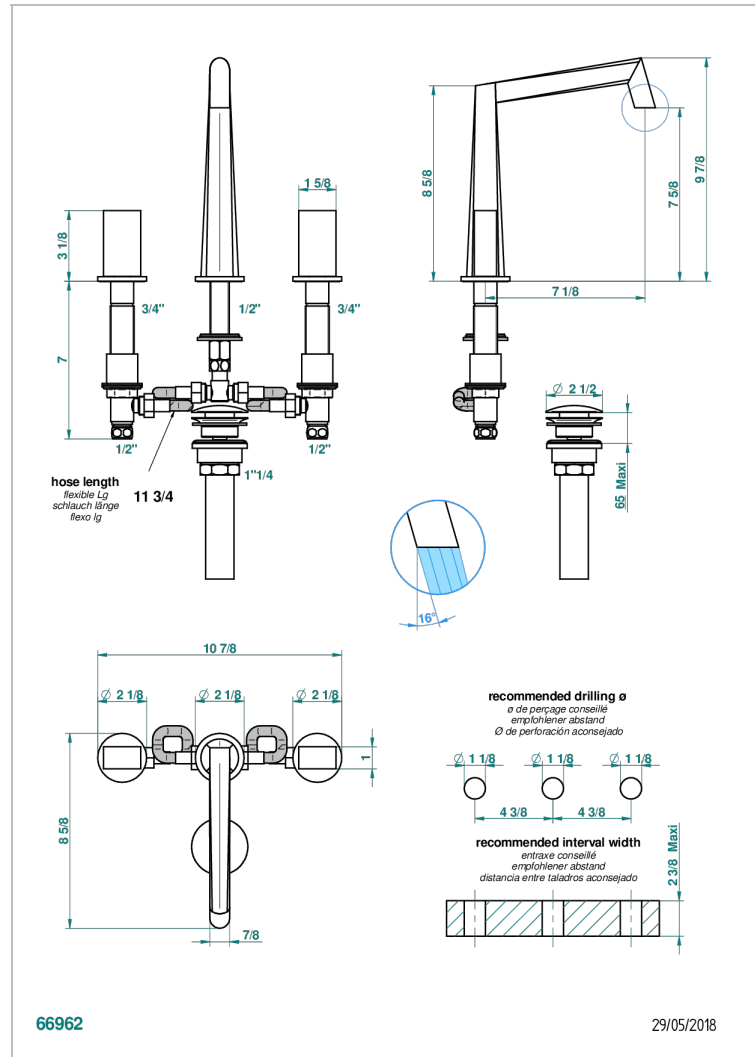

MONTAIGNE VENUS WHITE MARBLE

G3V-151M/US

Rim mounted 3-hole basin mixer with waste for marble

CARACTERÍSTICAS

- Montaigne Venus white marble
- Rim mounted 3-hole basin mixer with waste for marble

ACABADOS DISPONIBLES