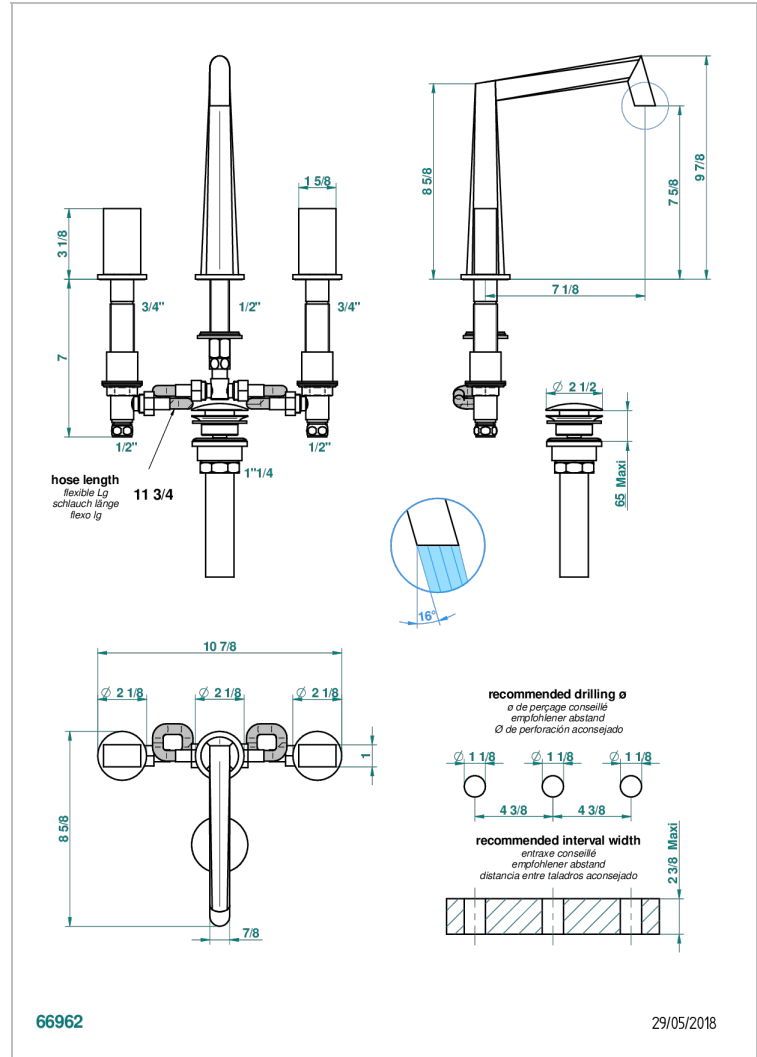

MONTAIGNE VENUS WHITE MARBLE

G3V-151M/US

Widespread lavatory set with drain for 1 1/4" + countertop

CHARACTERISTIC

- Montaigne Vénus white marble
- Widespread lavatory set with drain for 1 1/4" + countertop