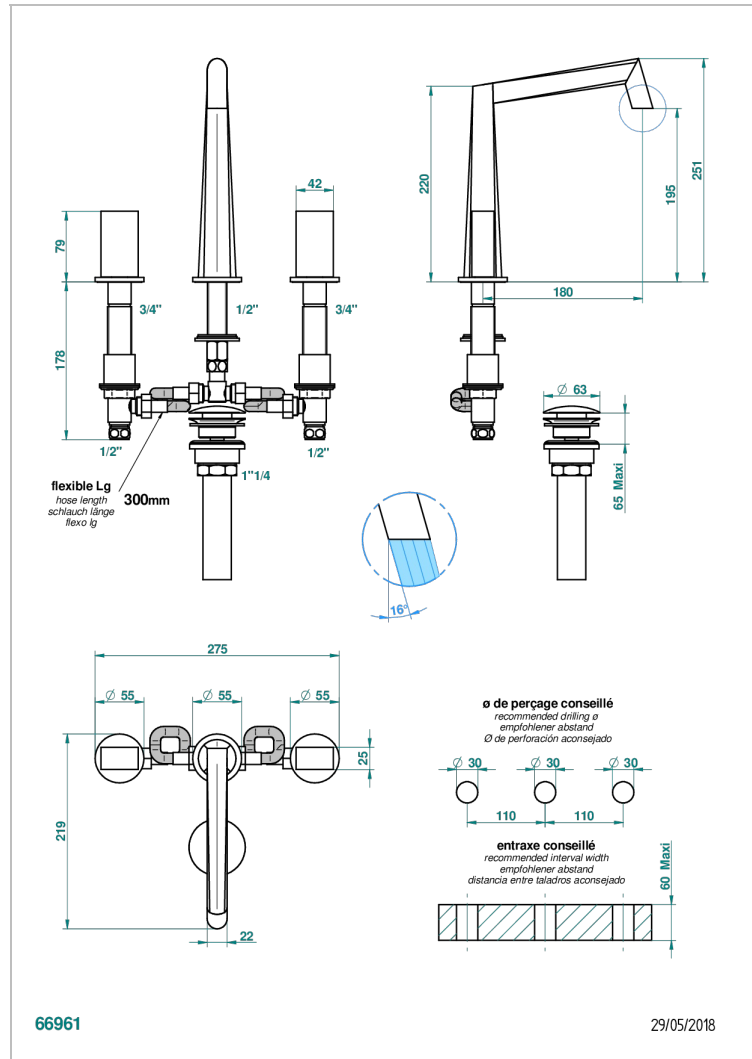

MONTAIGNE LEONARDO GREY MARBLE

G3T-151M/US

Rim mounted 3-hole basin mixer with waste for marble

CARACTERÍSTICAS

- Montaigne Leonardo Grey marble
- Rim mounted 3-hole basin mixer with waste for marble

ACABADOS DISPONIBLES