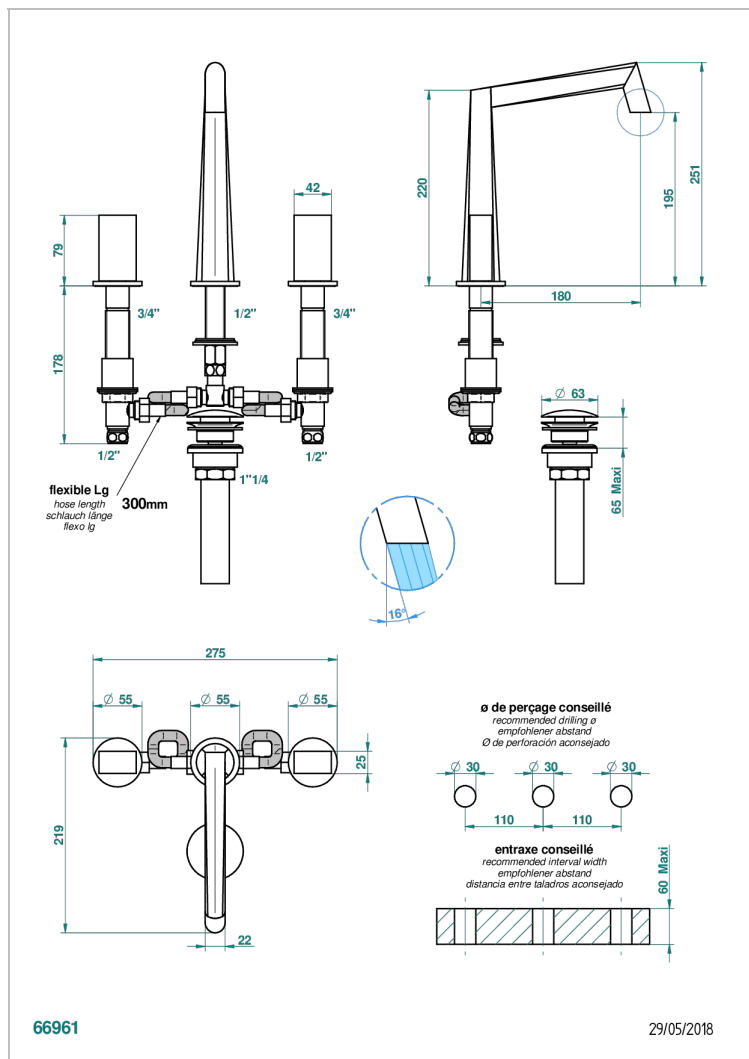

MONTAIGNE LEONARDO GREY MARBLE

G3T-151M/US

Widespread lavatory set with drain for 1 1/4" + countertop

CHARACTERISTIC

- Montaigne Leonardo Grey marble
- Widespread lavatory set with drain for 1 1/4" + countertop