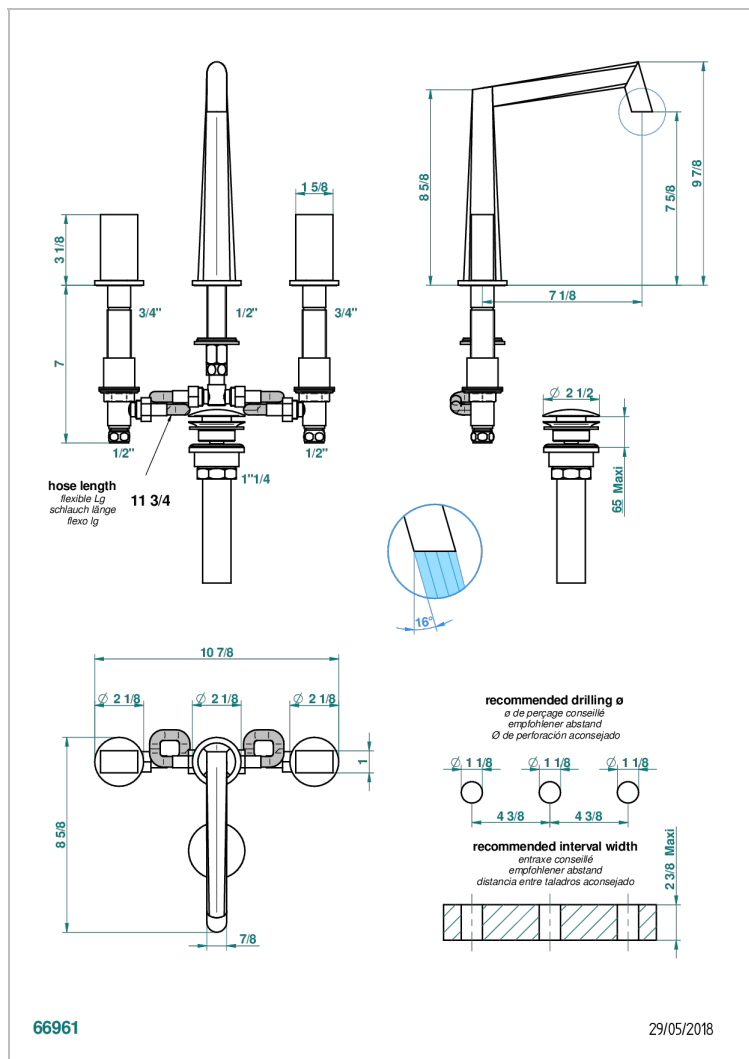

MONTAIGNE LEONARDO GREY MARBLE

G3T-151M/US

Rim mounted 3-hole basin mixer with waste for marble

CARACTERÍSTICAS

- Montaigne Leonardo Grey marble
- Rim mounted 3-hole basin mixer with waste for marble

ACABADOS DISPONIBLES