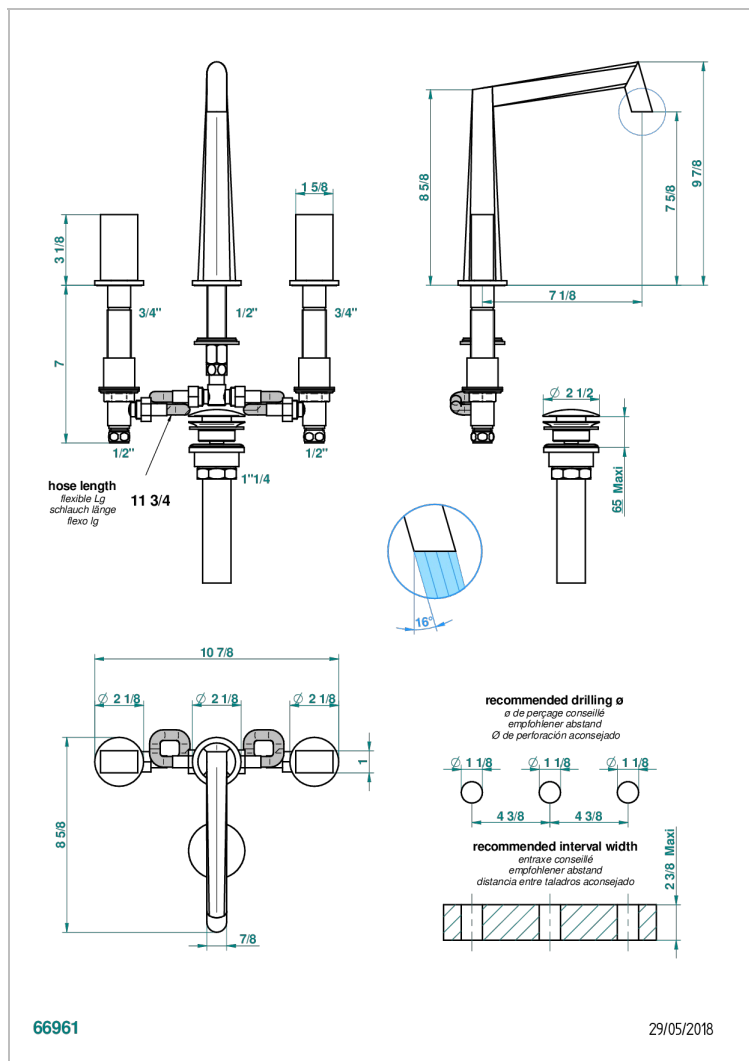

MONTAIGNE LEONARDO GREY MARBLE

G3T-151M/US

Widespread lavatory set with drain for 1 1/4" + countertop

CHARACTERISTIC

- Montaigne Leonardo Grey marble
- Widespread lavatory set with drain for 1 1/4" + countertop