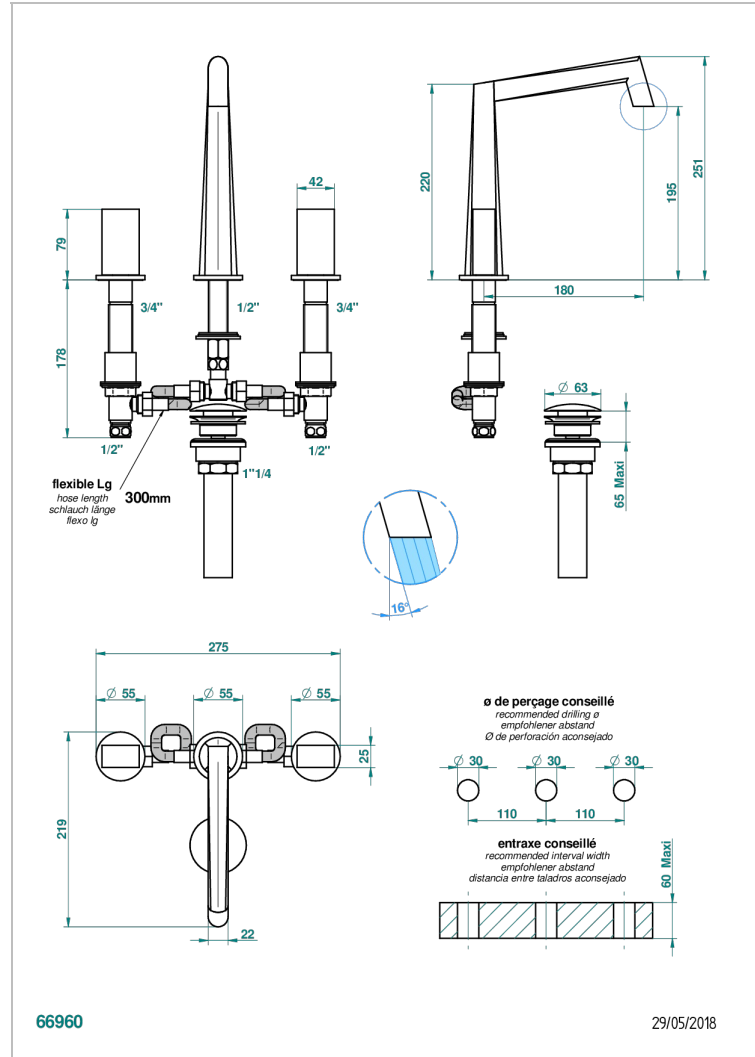

MONTAIGNE GRAND ANTIQUE MARBLE

G3R-151M/US

Rim mounted 3-hole basin mixer with waste for marble

CARACTERÍSTICAS

- Montaigne Grand Antique marble
- Rim mounted 3-hole basin mixer with waste for marble

ACABADOS DISPONIBLES