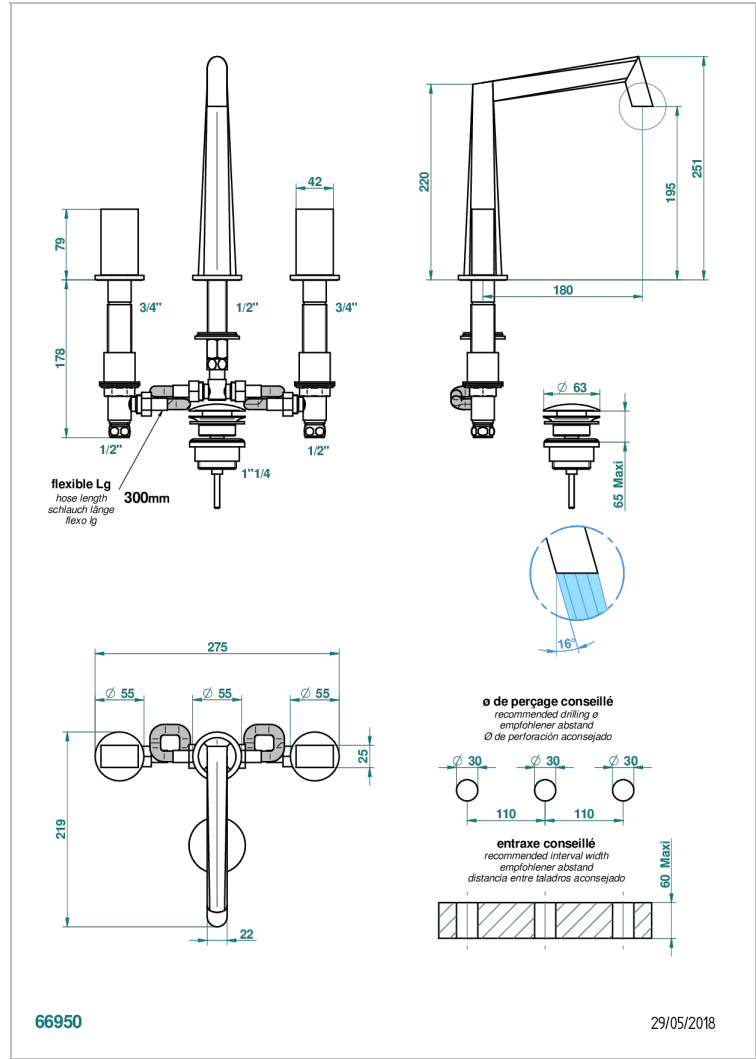

MONTAIGNE LEONARDO GREY MARBLE

G3T-151M

Rim mounted 3-hole basin mixer with waste for marble

CHARACTERISTIC

- ACS : 18ACCLY393
- NF : NF EN 200 - IA - Chrome
- SVGW-SSIGE : 1901-6813

STANDARDS

AVAILABLE FINITIONS