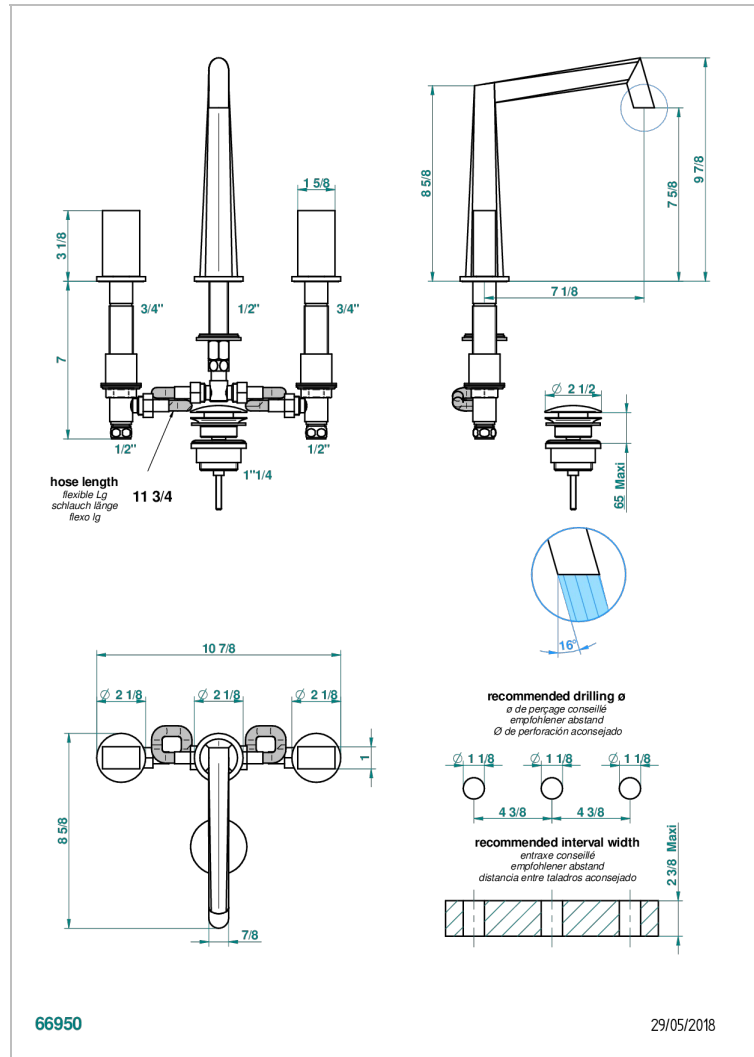

MONTAIGNE LEONARDO GREY MARBLE

G3T-151M

Rim mounted 3-hole basin mixer with waste for marble

CHARACTERISTIC

- ACS : 18ACCLY393
- NF : NF EN 200 - IA - Chrome
- SVGW-SSIGE : 1901-6813

STANDARDS

AVAILABLE FINITIONS