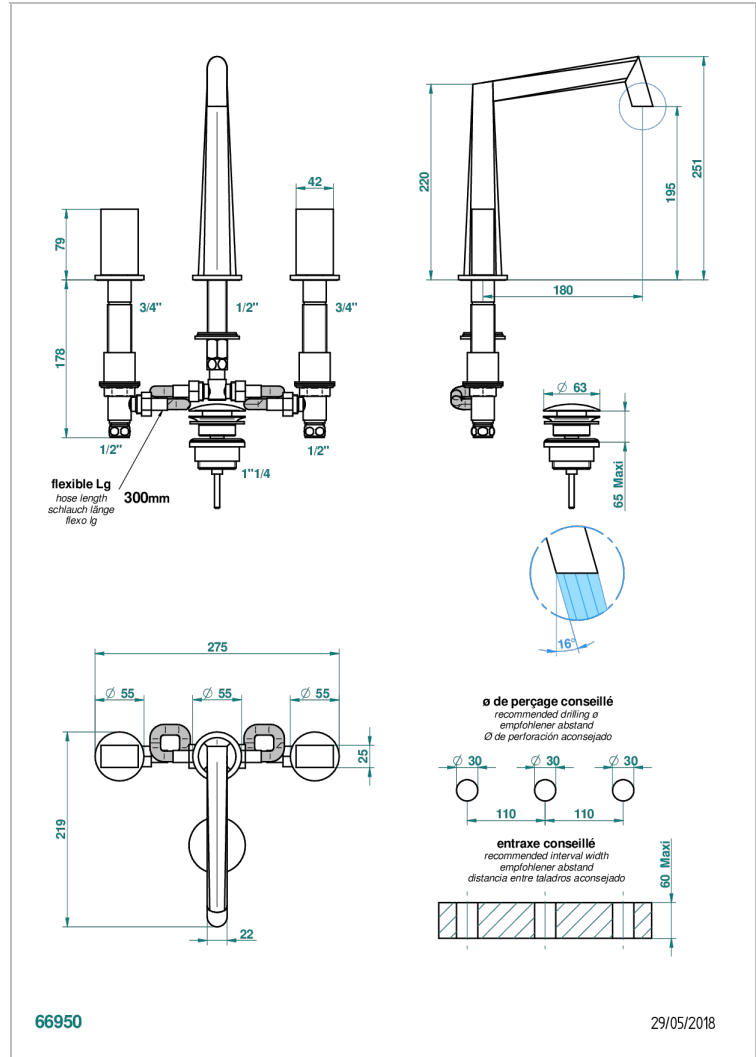

MONTAIGNE LEONARDO GREY MARBLE

G3T-151M

Rim mounted 3-hole basin mixer with waste for marble

CHARACTERISTIC

- ACS : 18ACCLY393
- NF : NF EN 200 - IA - Chrome
- SVGW-SSIGE : 1901-6813

STANDARDS

AVAILABLE FINITIONS