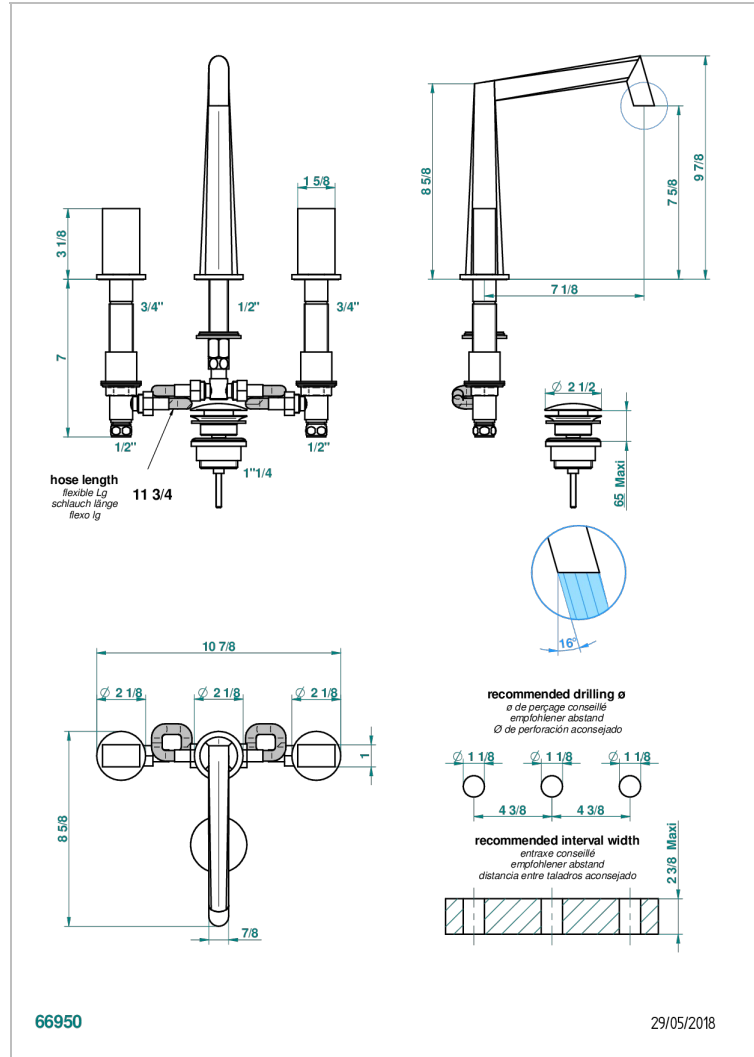

# MONTAIGNE LEONARDO GREY MARBLE

G3T-151M

Rim mounted 3-hole basin mixer with waste for marble

## CHARACTERISTIC

- ACS : 18ACCLY393
- NF : NF EN 200 - IA - Chrome
- SVGW-SSIGE : 1901-6813