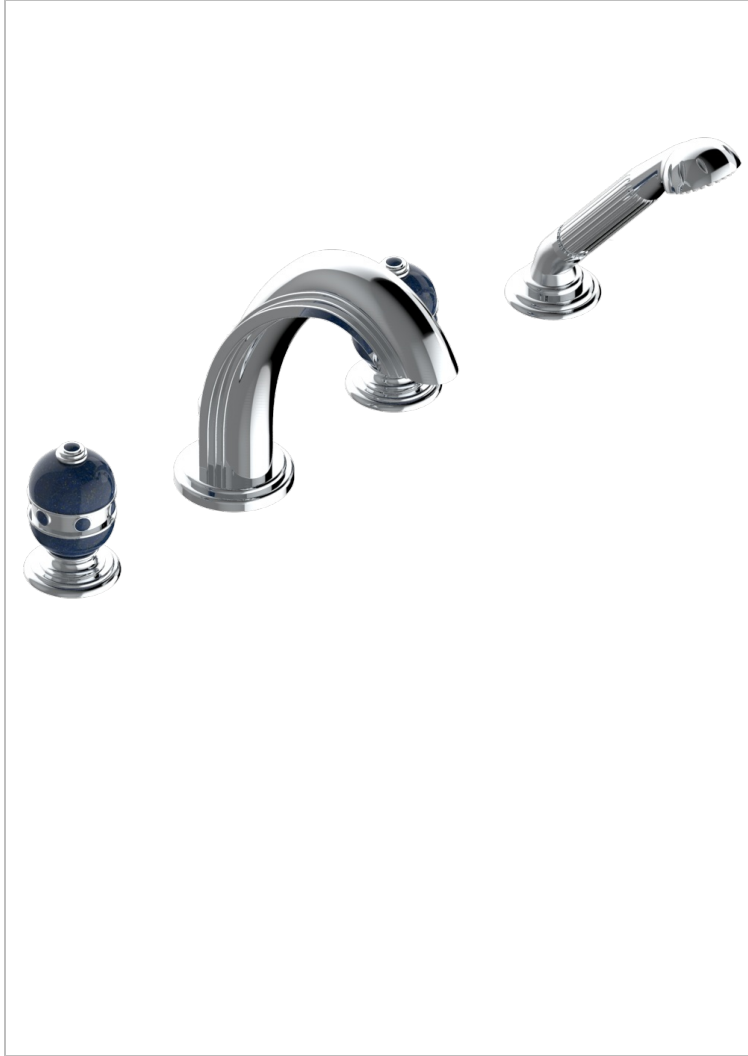

# SULLY LAPIS LAZULI

A1W-112BG/W

Rim mounted 4-hole bath/shower mixer, diverter to goliath spout - WRAS approved

## CHARACTERISTIC

- WRAS : 2111303

## AVAILABLE FINITIONS

Antique nickel - H28  
Black ceram - D30  
Blush PVD - H62  
Brass color PVD - H49  
Brown bronze color PVD - F33  
Gold color PVD - H52

Graphite PVD - H64  
Matt Umber PVD - H67  
Matt blush PVD - H60  
Matt brass color PVD - H50  
Matt brown bronze color PVD - F34  
Matt chrome - C02