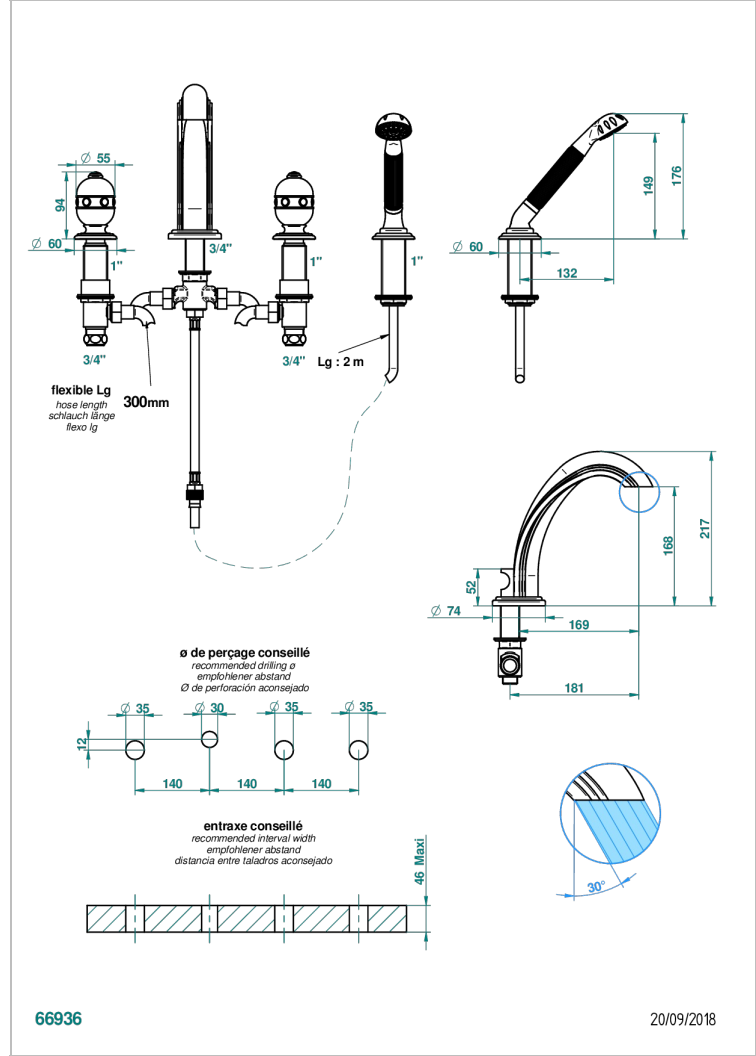

# SULLY LAPIS LAZULI

A1W-112BG/W

Rim mounted 4-hole bath/shower mixer, diverter to goliath spout - WRAS approved

## CHARACTERISTIC

- WRAS : 2111303

Umber PVD - H66