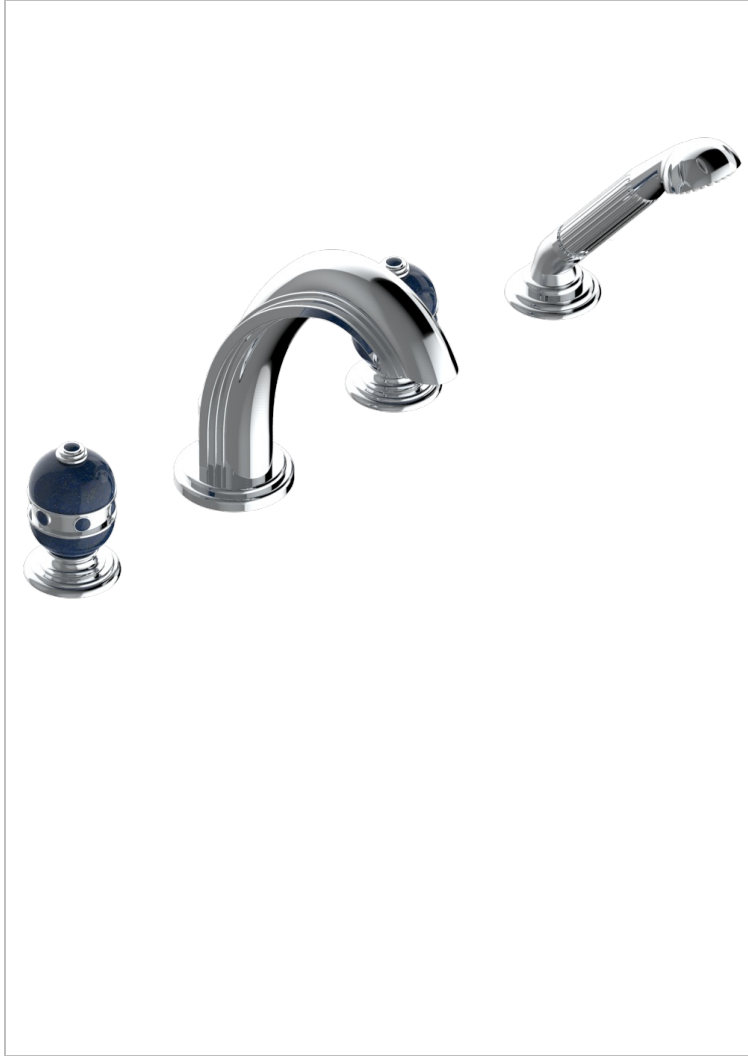

# SULLY LAPIS LAZULI

A1W-112BG/W

Rim mounted 4-hole bath/shower mixer, diverter to goliath spout - WRAS approved

66936

20/09/2018

## CHARACTERISTIC

- WRAS : 2111303

## AVAILABLE FINITIONS

- Antique nickel - H28
- Black ceram - D30
- Blush PVD - H62
- Brass color PVD - H49
- Brown bronze color PVD - F33
- Gold color PVD - H52

- Graphite PVD - H64
- Matt Umber PVD - H67
- Matt blush PVD - H60
- Matt brass color PVD - H50
- Matt brown bronze color PVD - F34
- Matt chrome - C02