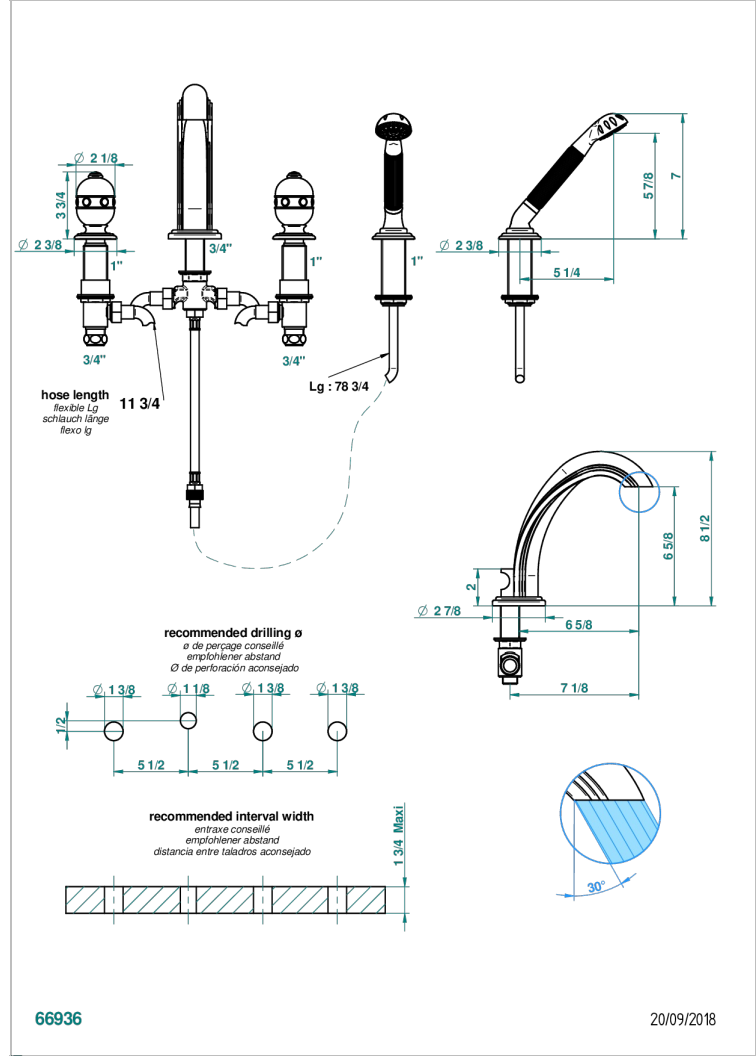

# SULLY LAPIS LAZULI

A1W-112BG/W

Rim mounted 4-hole bath/shower mixer, diverter to goliath spout - WRAS approved

66936

20/09/2018

## CHARACTERISTIC

- WRAS : 2111303

- Umber PVD - H66