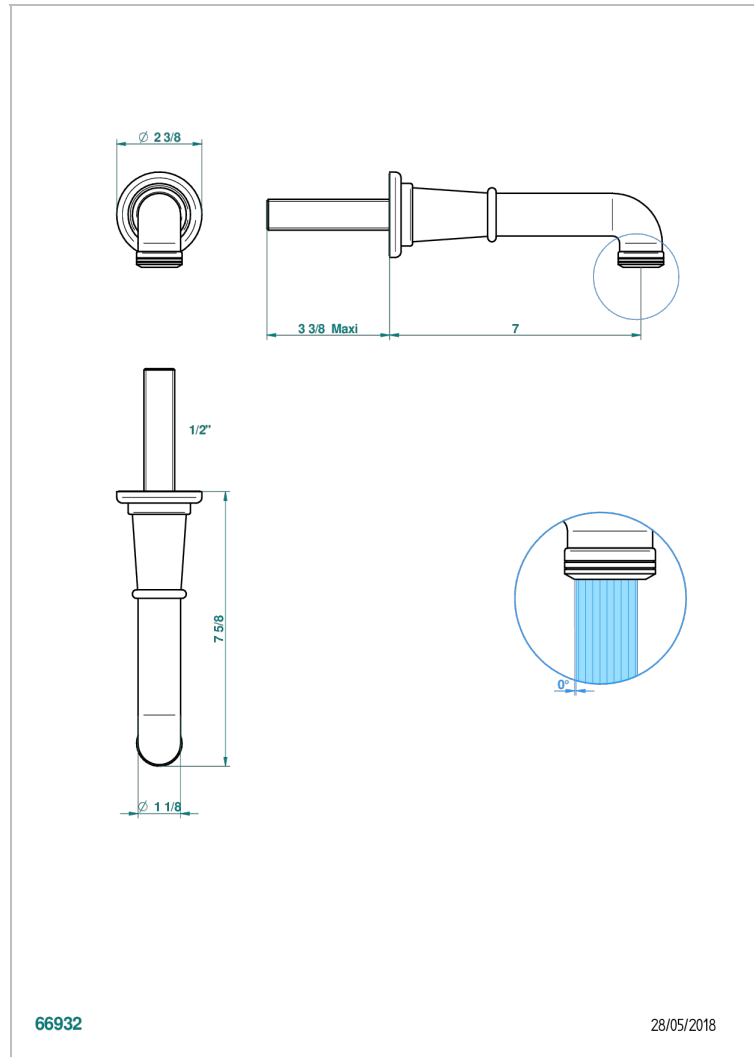

# BEAUBOURG CON MANETAS

G7B-22GAB

Wall mounted basin, goliath spout, 1/2" , without T junction

THG<sup>®</sup>  
PARIS

## CARACTERÍSTICAS

- Beaubourg con manetas
- Wall mounted basin, goliath spout, 1/2" , without T junction