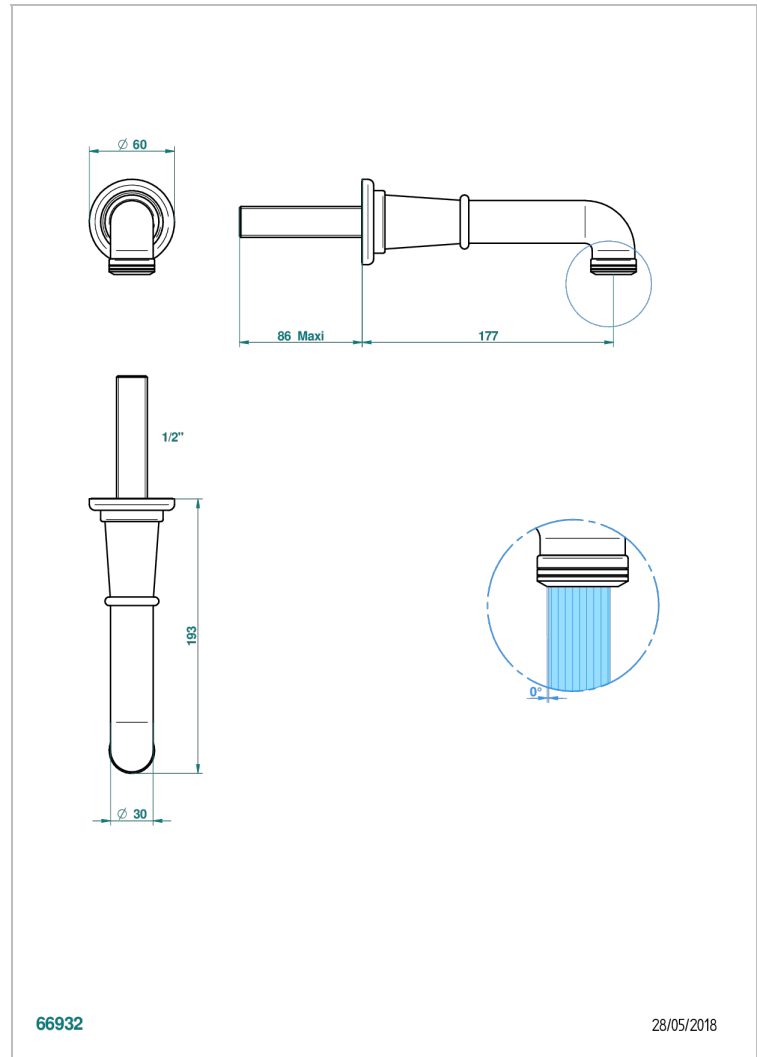

BEAUBOURG WITH LEVER

G7B-22GAB

Wall mounted basin, goliath spout, 1/2" , without T junction

THG[®]
PARIS

66932

28/05/2018

CHARACTERISTIC

- Beaubourg with lever
- Wall mounted basin, goliath spout, 1/2" , without T junction

RELATED SKU'S

- Ref. G00-309/B Free-flow basin waste with grid
- Ref. G00-309/S Bottle Trap only for waste
- Ref. G00-316 Click waste
- Ref. G00-308T Adjustable bottle trap, mini 45 mm - maxi 90 mm with 300 mm overflow pipe