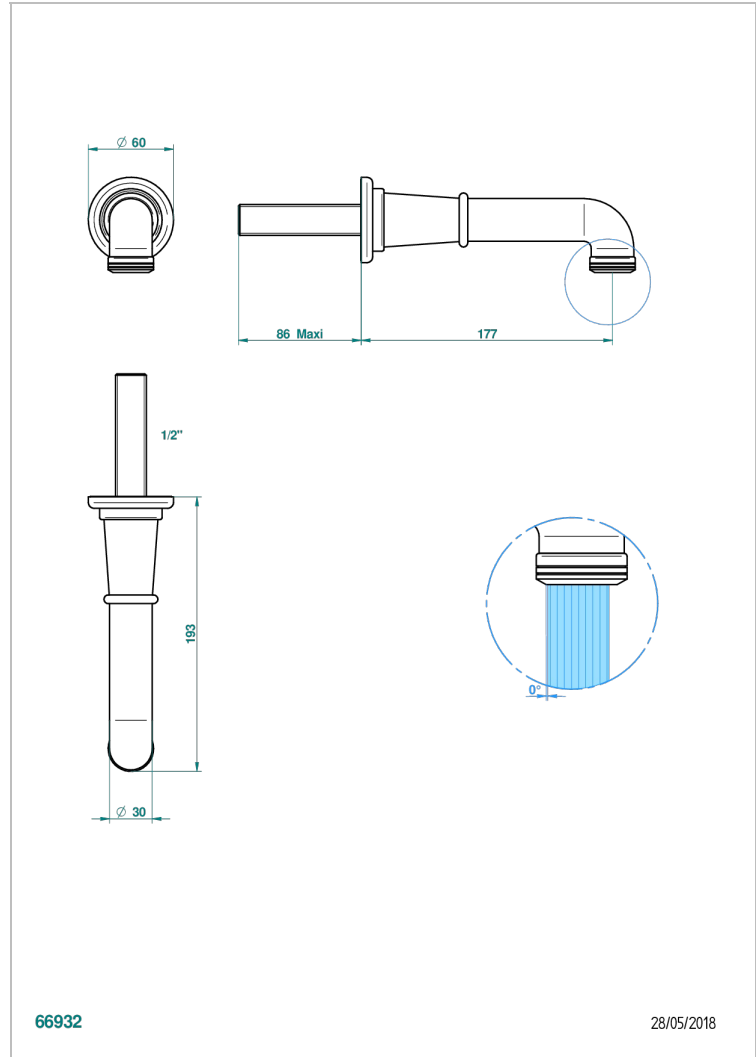

BEAUBOURG WITH LEVER

G7B-22GAB

Wall mounted basin, goliath spout, 1/2" , without T junction

THG[®]
PARIS

特色

- Beaubourg with lever
- Wall mounted basin, goliath spout, 1/2" , without T junction

相关的SKU

- Ref. G00-309/B 台盆下水器排水口，无溢流孔
- Ref. G00-309/S 下水管
- Ref. G00-316 键入式台盆下水器，欧洲款
- Ref. G00-308T Adjustable bottle trap, mini 45 mm - maxi 90 mm with 300 mm overflow pipe

PVD棕铜 - F33
PVD金色 - H52
PVD镍 - H55
Umber PVD - H66
哑光浅金 - F31
哑光金 - F07

哑光铬 - C02
哑光镍 - C01
复古镍 - H28
抛光金 (24K金) - F01
抛光铬 - A02
抛光铬/抛光金 - G02

抛光镍 - B01
浅金 - F30
漆面铜 - D01