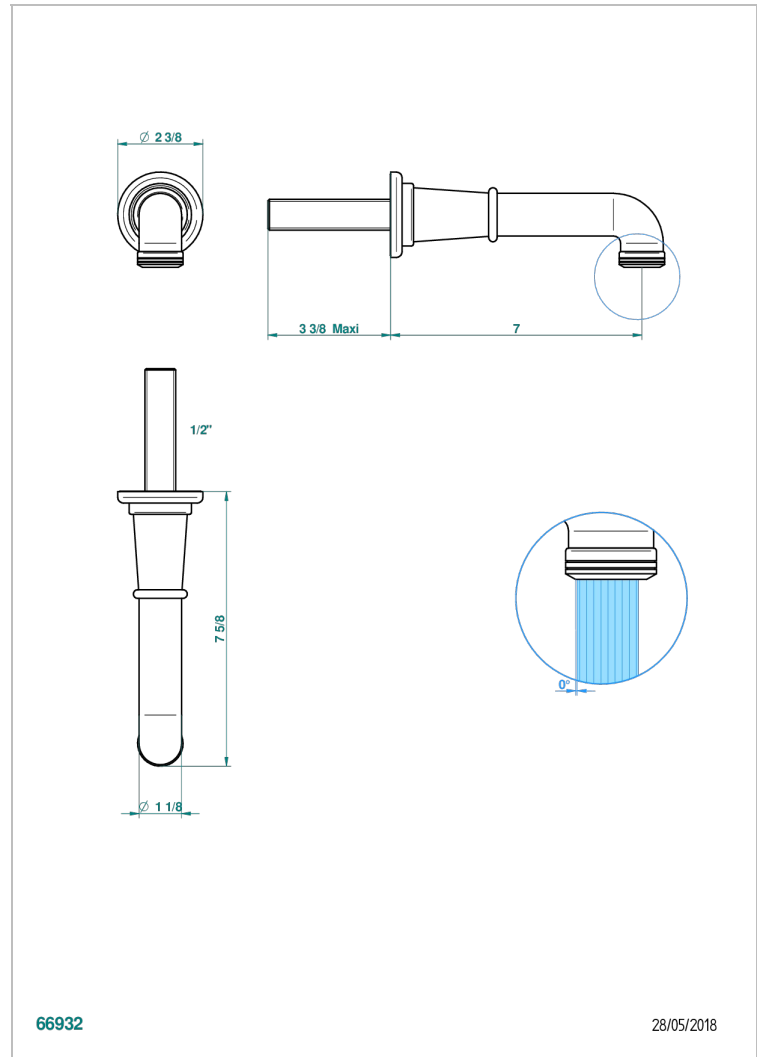

BEAUBOURG WITH LEVER

G7B-22GAB

Wall mounted basin, goliath spout, 1/2" , without T junction

THG[®]
PARIS

CHARACTERISTIC

- Beaubourg with lever
- Wall mounted basin, goliath spout, 1/2" , without T junction

RELATED SKU'S

- Ref. G00-309/B Free-flow basin waste with grid
- Ref. G00-309/S Bottle Trap only for waste
- Ref. G00-316 Click waste
- Ref. G00-308T Adjustable bottle trap, mini 45 mm - maxi 90 mm with 300 mm overflow pipe