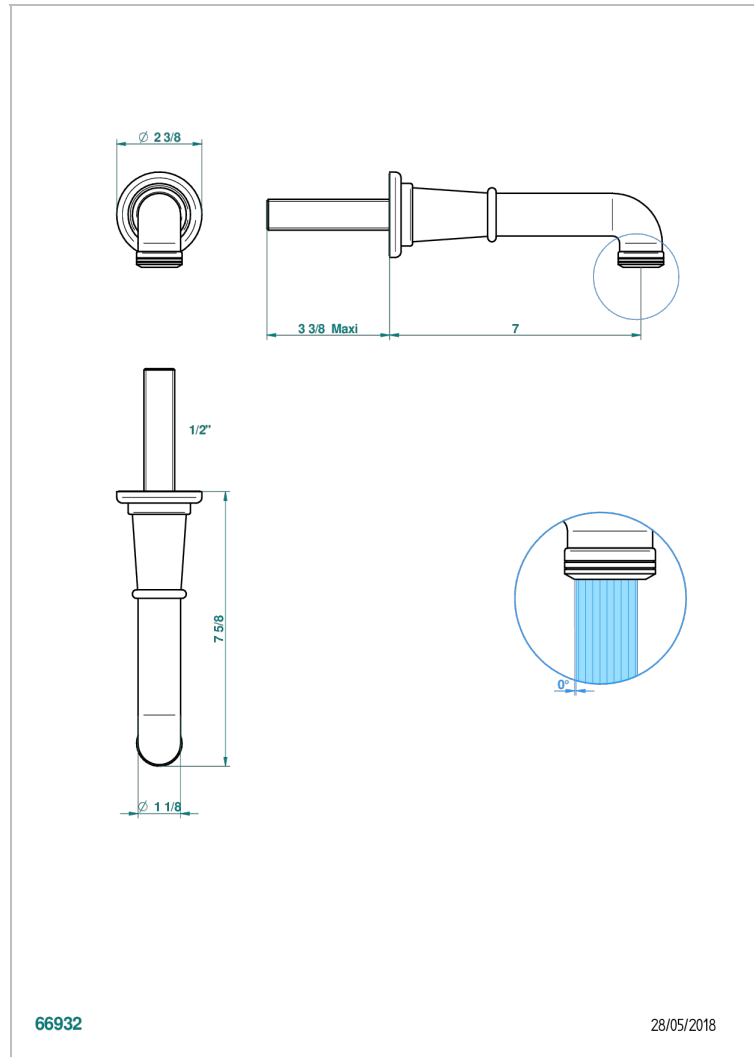

BEAUBOURG WITH LEVER

G7B-22GAB

Wall mounted basin, goliath spout, 1/2" , without T junction

THG[®]
PARIS

特色

- Beaubourg with lever
- Wall mounted basin, goliath spout, 1/2" , without T junction

相关的SKU

- Ref. G00-309/B 台盆下水器排水口，无溢流孔
- Ref. G00-309/S 下水管
- Ref. G00-316 键入式台盆下水器，欧洲款
- Ref. G00-308T Adjustable bottle trap, mini 45 mm - maxi 90 mm with 300 mm overflow pipe