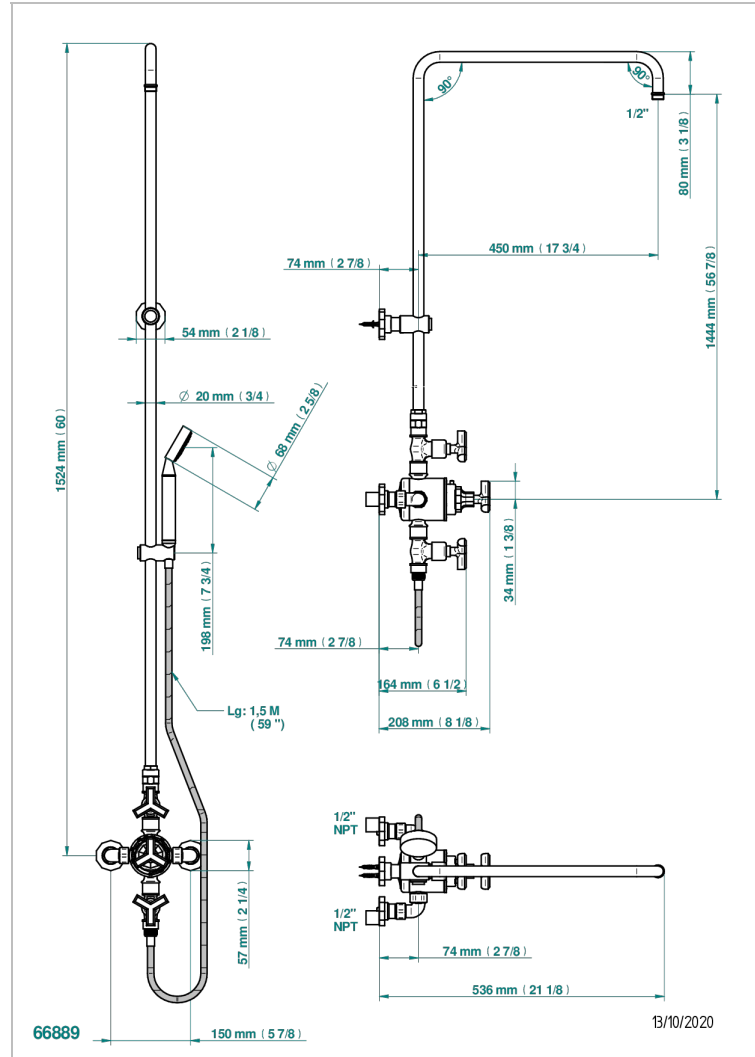

W/m thermostatic shower mixer / shut off valves / exposed shower column / telephone shower, hose and w/m cradle - 150 centres. (without shower head)

CARACTERÍSTICAS

- Les Ondes
- W/m thermostatic shower mixer / shut off valves / exposed shower column / telephone shower, hose and w/m cradle - 150 centres. (without shower head)

ACABADOS DISPONIBLES

Bronce claro - D01
 Cerámica negra mate - D30
 Cobre viejo mate - H07
 Cromo - A02
 Cromo / dorado - G02
 Cromo mate - C02

Dorado - F01
 Dorado mate - F07
 Dorado pálido - F30
 Dorado pálido mate (sin barniz) - F31
 Natural smoked Brass - A13
 Níquel - B01

Níquel mate - C01
 Níquel viejo - H28
 Pvd blush - H62
 Pvd blush mate - H60
 Pvd color latón - H49
 Pvd color latón mate - H50

Pvd color níquel - H55
 Pvd color níquel mate - H56
 Pvd color oro - H52
 Pvd color oro mate - H53
 Pvd grafito - H64
 Pvd grafito mate - H65

Pvd marrón bronce - F33
 Pvd marrón bronce mate - F34
 Pvd umber - H66
 Pvd umber mate - H67