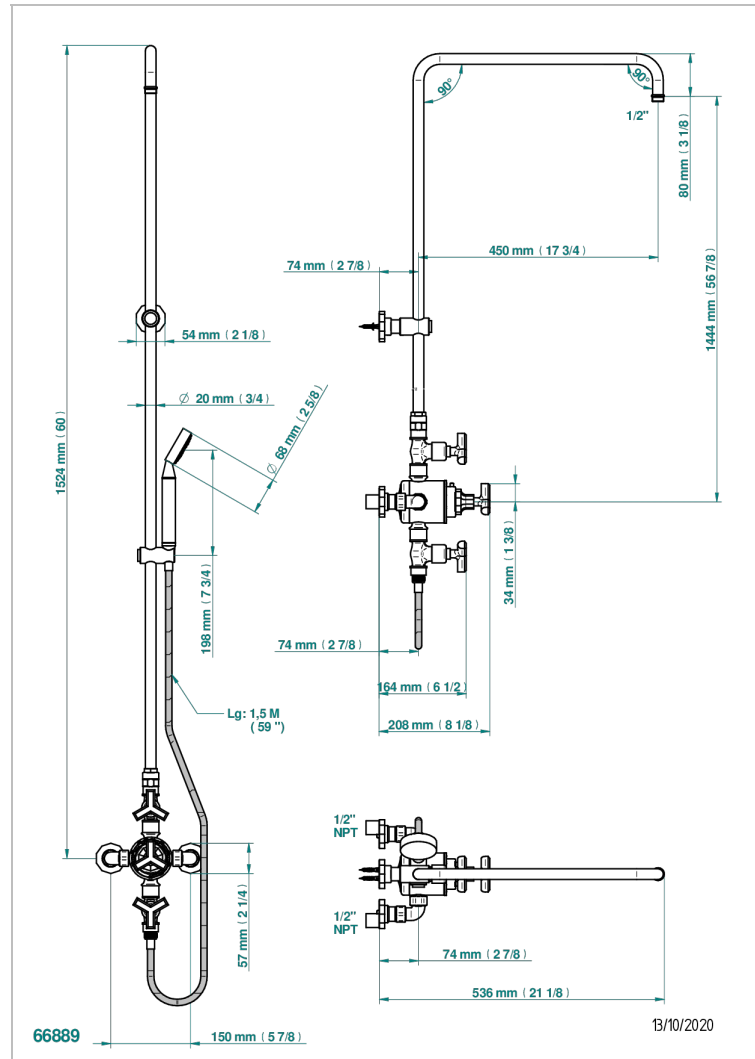

Exposed thermostatic shower mixer 2 volume controls, column and handshower on cradle - 6" centres (no showerhead)

CHARACTERISTIC

- Les Ondes
- Exposed thermostatic shower mixer 2 volume controls, column and handshower on cradle - 6" centres (no showerhead)

Nickel polished - B01
Soft gold - F30
Soft matt gold - F31
Umber PVD - H66