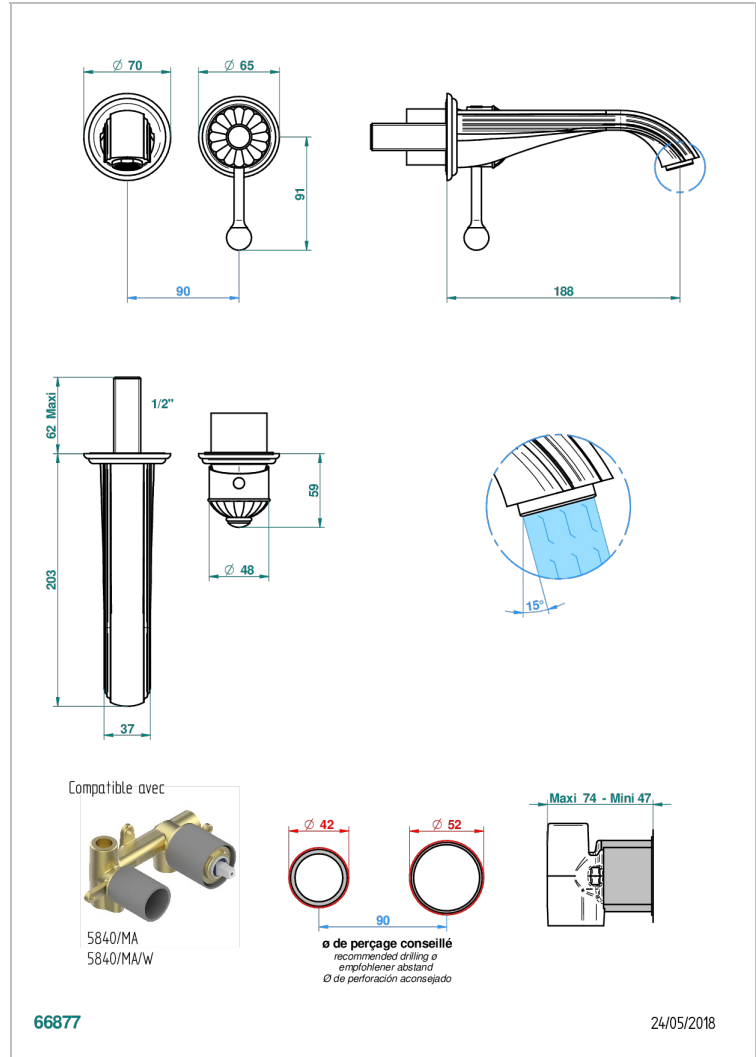

MANDARINE CRISTAL SATINADO

U1E-6541B

THG
PARIS

Trim only for Built-in basin mixer with spout (two x 1/2" inlets and one 1/2" outlet), without waste

CARACTERÍSTICAS

- Mandarine cristal satinado
- Trim only for Built-in basin mixer with spout (two x 1/2" inlets and one 1/2" outlet), without waste

PRODUCTOS RELACIONADOS

- Ref. G00-5840/MAUS Rough parts for concealed wall-mounted mixer with 1/2" outlet

ACABADOS DISPONIBLES

Bronce claro - D01
Cerámica negra mate - D30
Cobre viejo mate - H07
Cromo - A02
Cromo / dorado - G02
Cromo mate - C02