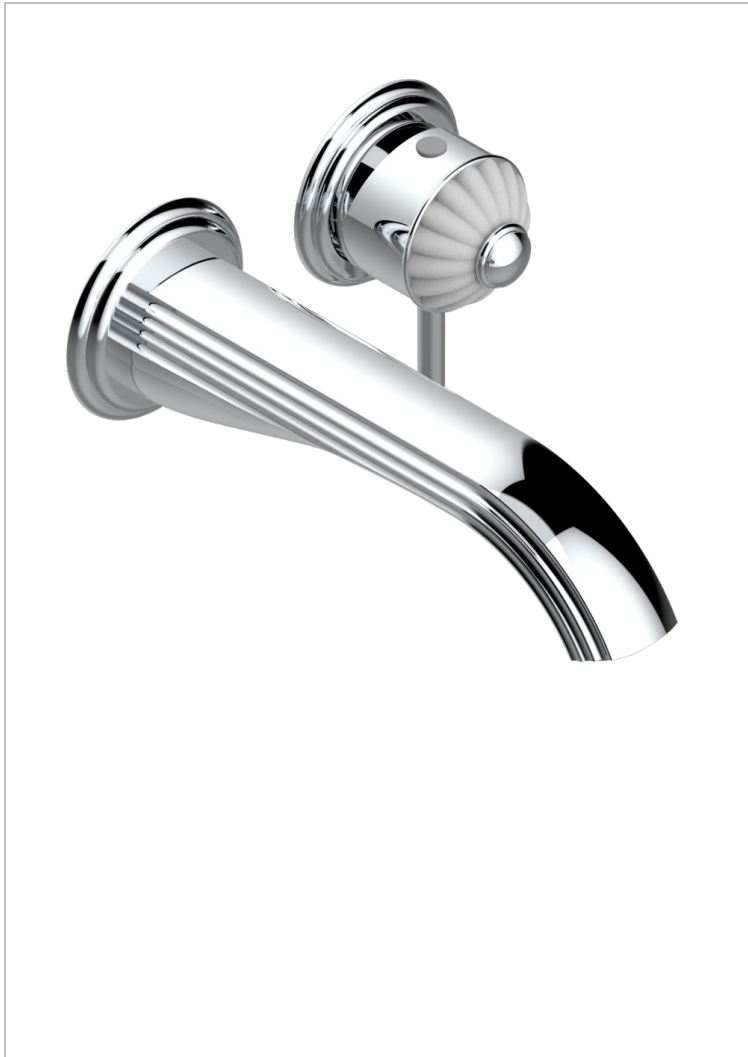

MANDARINE CRISTAL SATINADO

U1E-6541B

THG
PARIS

Trim only for Built-in basin mixer with spout (two x 1/2" inlets and one 1/2" outlet), without waste

CARACTERÍSTICAS

- Mandarine cristal satinado
- Trim only for Built-in basin mixer with spout (two x 1/2" inlets and one 1/2" outlet), without waste

PRODUCTOS RELACIONADOS

- Ref. G00-5840/MAUS Rough parts for concealed wall-mounted mixer with 1/2" outlet

ACABADOS DISPONIBLES

Bronce claro - D01
Cerámica negra mate - D30
Cobre viejo mate - H07
Cromo - A02
Cromo / dorado - G02
Cromo mate - C02

Dorado - F01
Dorado mate - F07
Dorado pálido - F30
Dorado pálido mate (sin barniz) - F31
Níquel - B01
Níquel mate - C01

Níquel viejo - H28
Pvd blush - H62
Pvd blush mate - H60
Pvd color latón - H49
Pvd color latón mate - H50
Pvd color níquel - H55