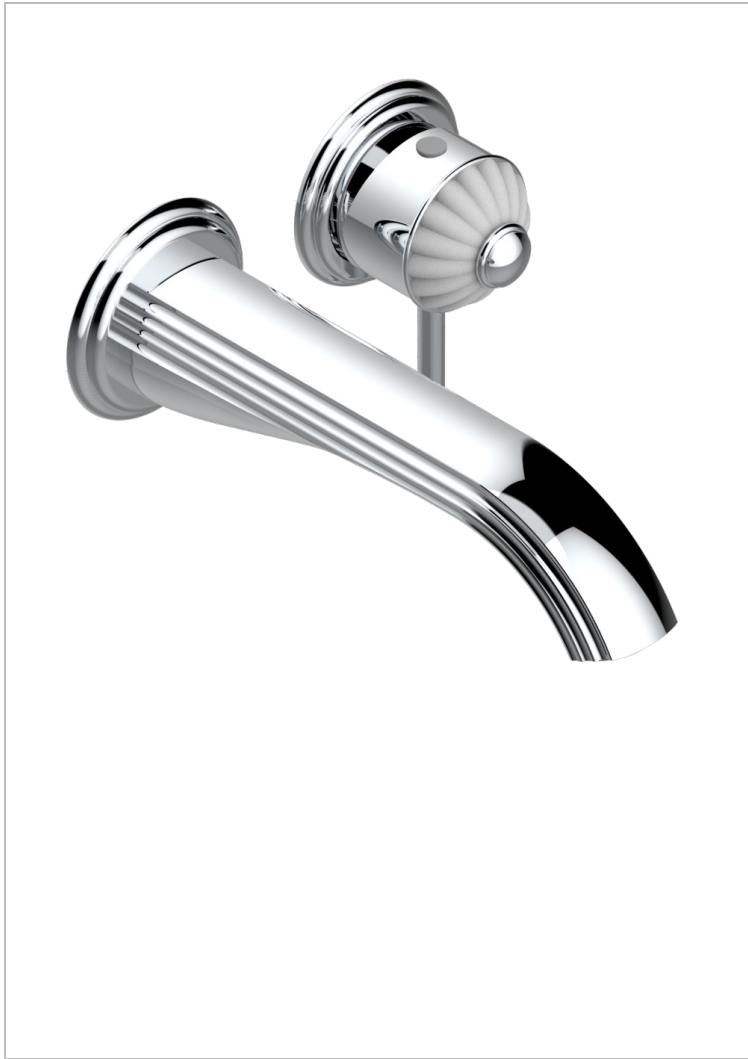

MANDARINE CRISTAL SATINADO

U1E-6541B

THG[®]
PARIS

Trim only for Built-in basin mixer with spout (two x 1/2" inlets and one 1/2" outlet), without waste

CARACTERÍSTICAS

- Mandarine cristal satinado
- Trim only for Built-in basin mixer with spout (two x 1/2" inlets and one 1/2" outlet), without waste

PRODUCTOS RELACIONADOS

- Ref. G00-5840/MAUS Rough parts for concealed wall-mounted mixer with 1/2" outlet

ACABADOS DISPONIBLES

Bronce claro - D01
Cerámica negra mate - D30
Cobre viejo mate - H07
Cromo - A02
Cromo / dorado - G02
Cromo mate - C02

Dorado - F01
Dorado mate - F07
Dorado pálido - F30
Dorado pálido mate (sin barniz) - F31
Níquel - B01
Níquel mate - C01

Níquel viejo - H28
Pvd blush - H62
Pvd blush mate - H60
Pvd color latón - H49
Pvd color latón mate - H50
Pvd color níquel - H55