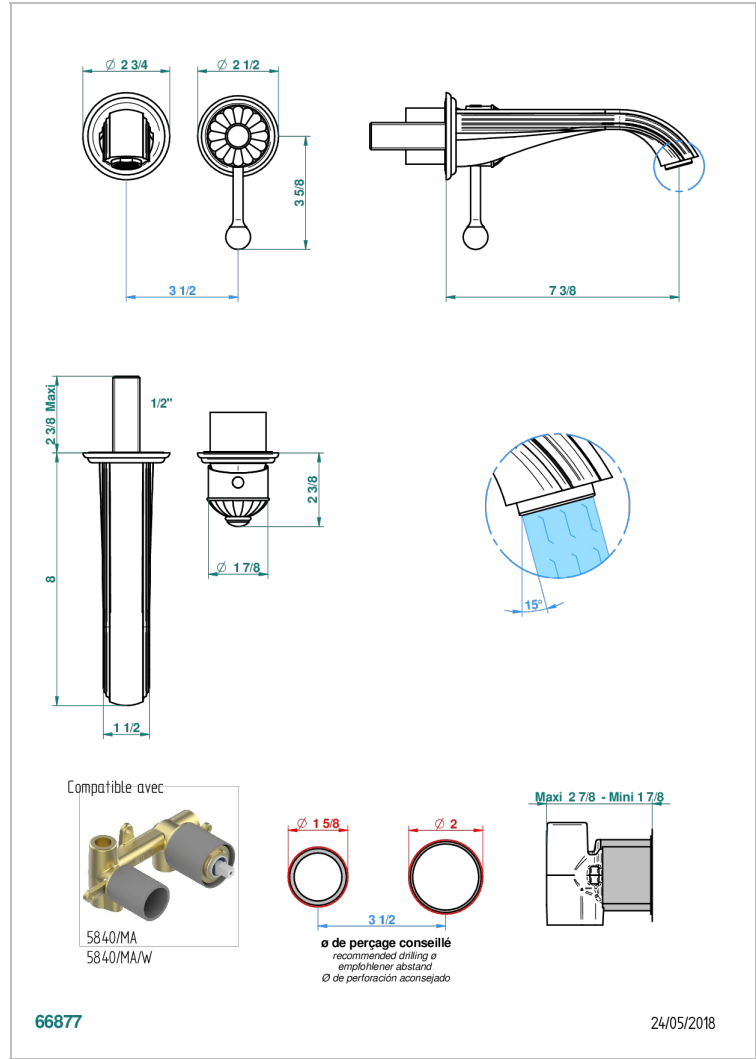

MANDARINE CRISTAL SATINADO

U1E-6541B

THG[®]
PARIS

Trim only for Built-in basin mixer with spout (two x 1/2" inlets and one 1/2" outlet), without waste

CARACTERÍSTICAS

- Mandarine cristal satinado
- Trim only for Built-in basin mixer with spout (two x 1/2" inlets and one 1/2" outlet), without waste

PRODUCTOS RELACIONADOS

- Ref. G00-5840/MAUS Rough parts for concealed wall-mounted mixer with 1/2" outlet

ACABADOS DISPONIBLES

Bronce claro - D01
Cerámica negra mate - D30
Cobre viejo mate - H07
Cromo - A02
Cromo / dorado - G02
Cromo mate - C02