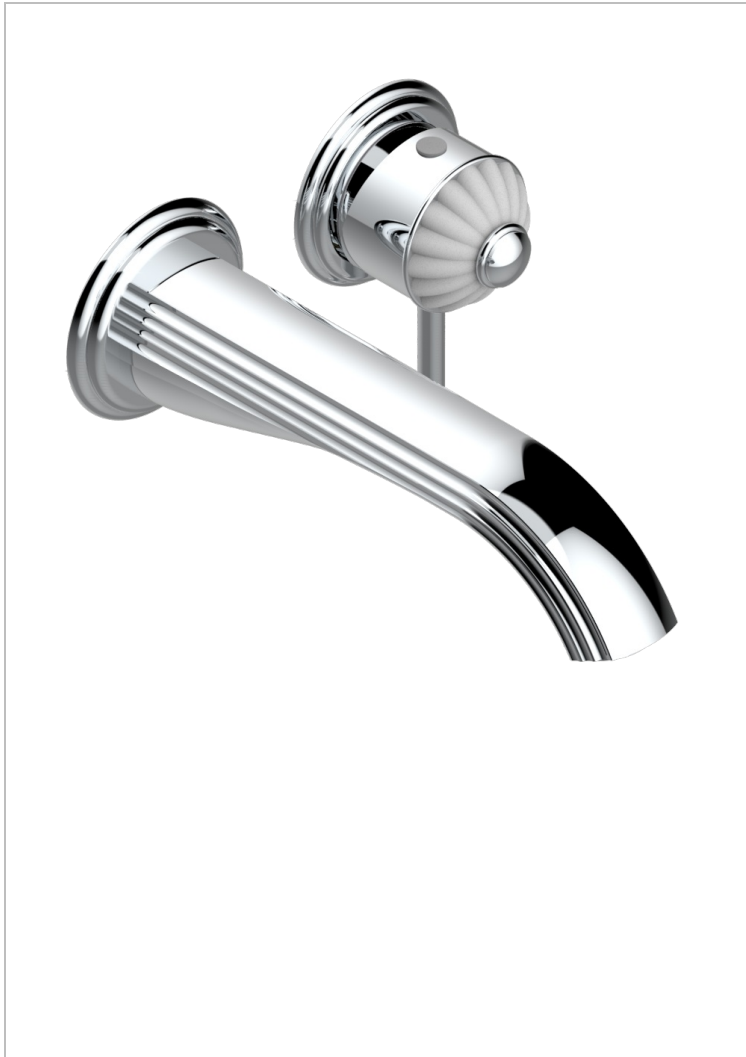

MANDARINE SATIN CRYSTAL

U1E-6541B

THG[®]
PARIS

Trim only for Built-in basin mixer with spout (two x 1/2" inlets and one 1/2" outlet), without waste

CHARACTERISTIC

- Mandarin Satin crystal
- Trim only for Built-in basin mixer with spout (two x 1/2" inlets and one 1/2" outlet), without waste

RELATED SKU'S

- Ref. G00-5840/MA/W Rough parts for concealed wall-mounted mixer with 1/2" outlet, for WC douche - WRAS approved

AVAILABLE FINITIONS

Antique nickel - H28
Black ceram - D30
Blush PVD - H62
Brass color PVD - H49
Brown bronze color PVD - F33
Gold color PVD - H52

Nickel color PVD - H55
Polished chrome (color finish) - A02
Polished chrome / Polished gold (color finish) - G02
Polished gold (color finish) - F01
Polished nickel - B01
Soft gold - F30

Soft matt gold - F31
Umber PVD - H66
Varnished matt antique red copper (color finish) - H07