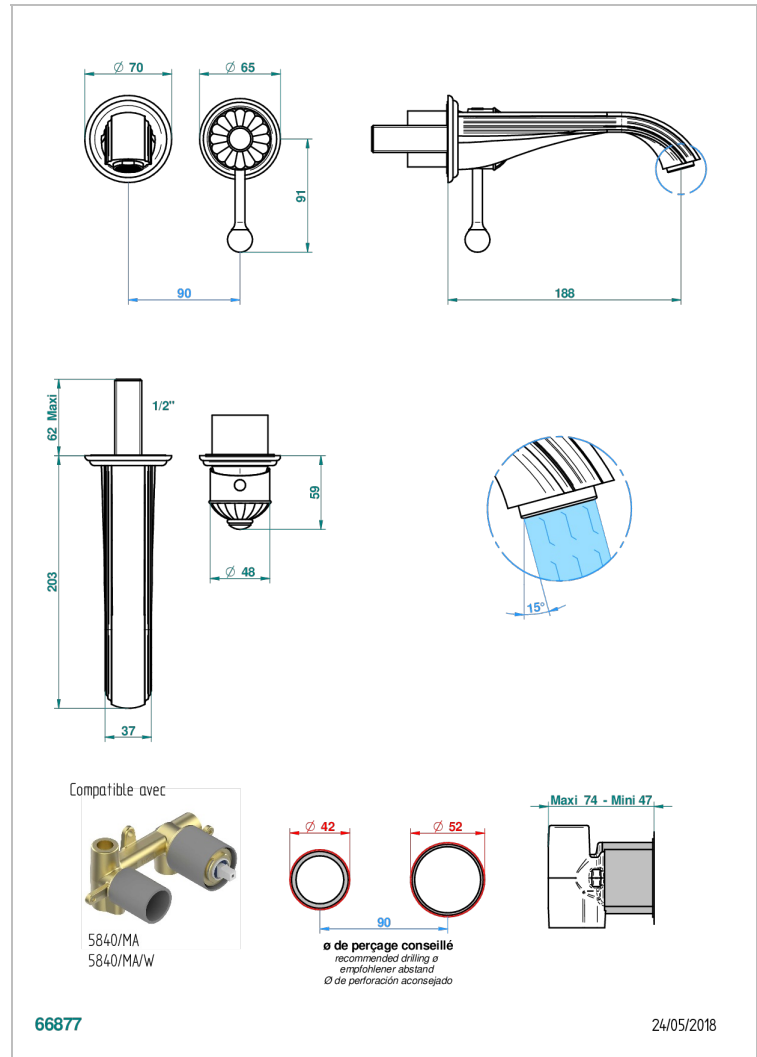

MANDARINE SATIN CRYSTAL

U1E-6541B

THG[®]
PARIS

Trim only for Built-in basin mixer with spout (two x 1/2" inlets and one 1/2" outlet), without waste

CHARACTERISTIC

- Mandarin Satin crystal
- Trim only for Built-in basin mixer with spout (two x 1/2" inlets and one 1/2" outlet), without waste

RELATED SKU'S

- Ref. G00-5840/MA/W Rough parts for concealed wall-mounted mixer with 1/2" outlet, for WC douche - WRAS approved

AVAILABLE FINITIONS

Antique nickel - H28
Black ceram - D30
Blush PVD - H62
Brass color PVD - H49
Brown bronze color PVD - F33
Gold color PVD - H52

Nickel color PVD - H55
Polished chrome (color finish) - A02
Polished chrome / Polished gold (color finish) - G02
Polished gold (color finish) - F01
Polished nickel - B01
Soft gold - F30

Soft matt gold - F31
Umber PVD - H66
Varnished matt antique red copper (color finish) - H07