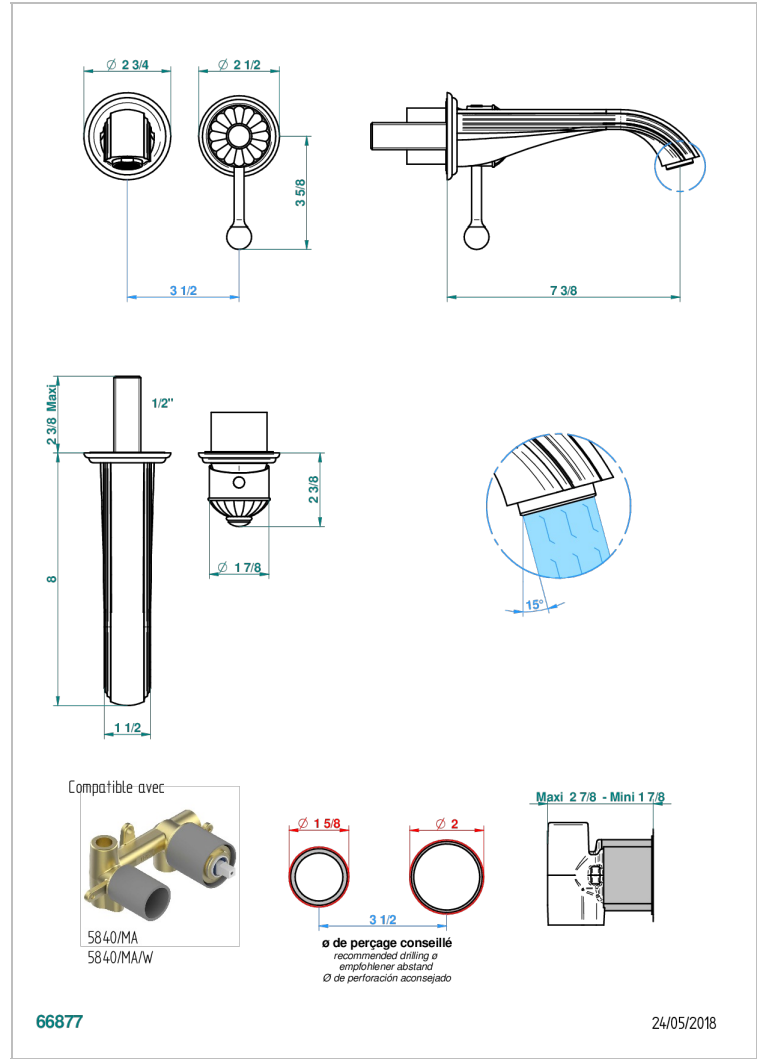

MANDARINE SATIN CRYSTAL

U1E-6541B

THG[®]
PARIS

Trim only for Built-in basin mixer with spout (two x 1/2" inlets and one 1/2" outlet), without waste

CHARACTERISTIC

- Mandarin Satin crystal
- Trim only for Built-in basin mixer with spout (two x 1/2" inlets and one 1/2" outlet), without waste

RELATED SKU'S

- Ref. G00-5840/MA/W Rough parts for concealed wall-mounted mixer with 1/2" outlet, for WC douche - WRAS approved

AVAILABLE FINITIONS

Antique nickel - H28
Black ceram - D30
Blush PVD - H62
Brass color PVD - H49
Brown bronze color PVD - F33
Gold color PVD - H52

Nickel color PVD - H55
Polished chrome (color finish) - A02
Polished chrome / Polished gold (color finish) - G02
Polished gold (color finish) - F01
Polished nickel - B01
Soft gold - F30

Soft matt gold - F31
Umber PVD - H66
Varnished matt antique red copper (color finish) - H07