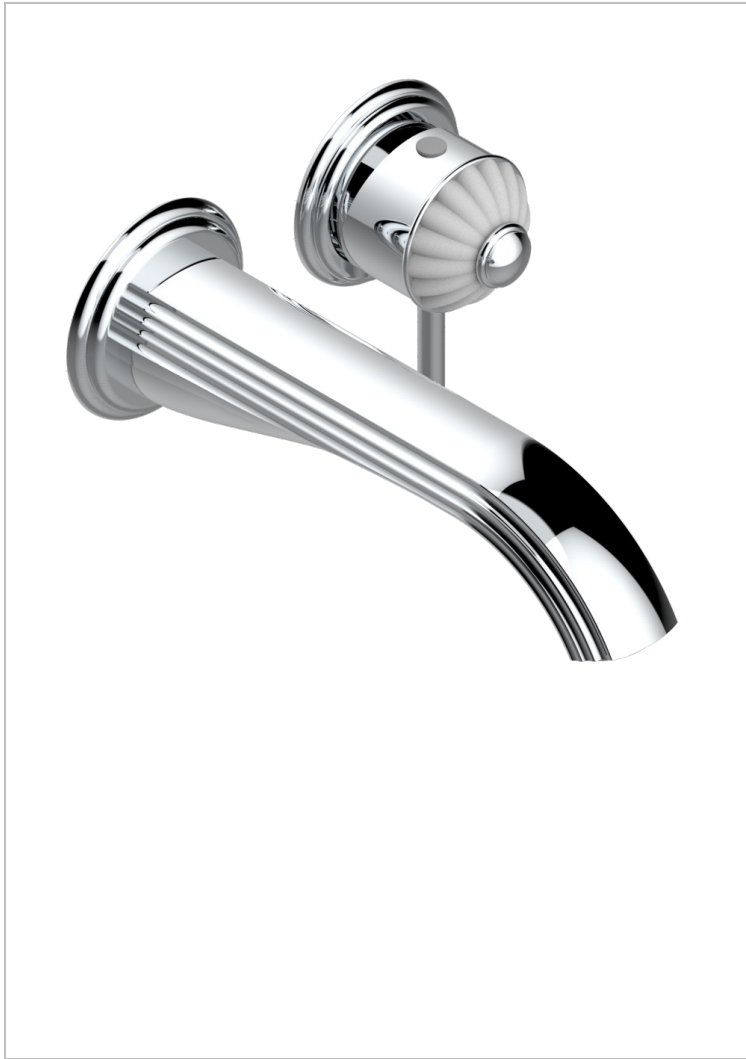

MANDARINE SATIN CRYSTAL

U1E-6541B

THG[®]
PARIS

Trim only for Built-in basin mixer with spout (two x 1/2" inlets and one 1/2" outlet), without waste

CHARACTERISTIC

- Mandarin Satin crystal
- Trim only for Built-in basin mixer with spout (two x 1/2" inlets and one 1/2" outlet), without waste

RELATED SKU'S

- Ref. G00-5840/MA/W Rough parts for concealed wall-mounted mixer with 1/2" outlet, for WC douche - WRAS approved

AVAILABLE FINITIONS

Antique nickel - H28
Black ceram - D30
Blush PVD - H62
Brass color PVD - H49
Brown bronze color PVD - F33
Gold color PVD - H52

Nickel color PVD - H55
Polished chrome (color finish) - A02
Polished chrome / Polished gold (color finish) - G02
Polished gold (color finish) - F01
Polished nickel - B01
Soft gold - F30

Soft matt gold - F31
Umber PVD - H66
Varnished matt antique red copper (color finish) - H07