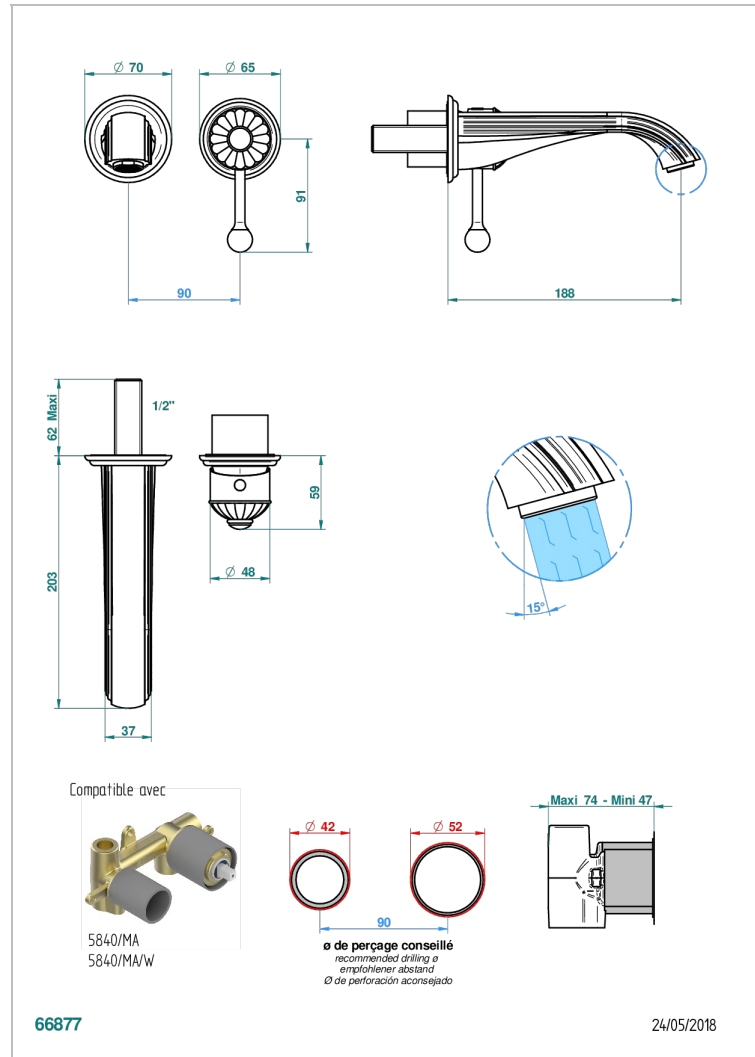

# MANDARINE CRISTAL SATINADO

U1E-6541B

THG  
PARIS

Trim only for Built-in basin mixer with spout (two x 1/2" inlets and one 1/2" outlet), without waste

## CARACTERÍSTICAS

- Mandarine cristal satinado
- Trim only for Built-in basin mixer with spout (two x 1/2" inlets and one 1/2" outlet), without waste

## PRODUCTOS RELACIONADOS

- Ref. G00-5840/MA Parte empotrada para mezclador mural con salida hembra 1/2