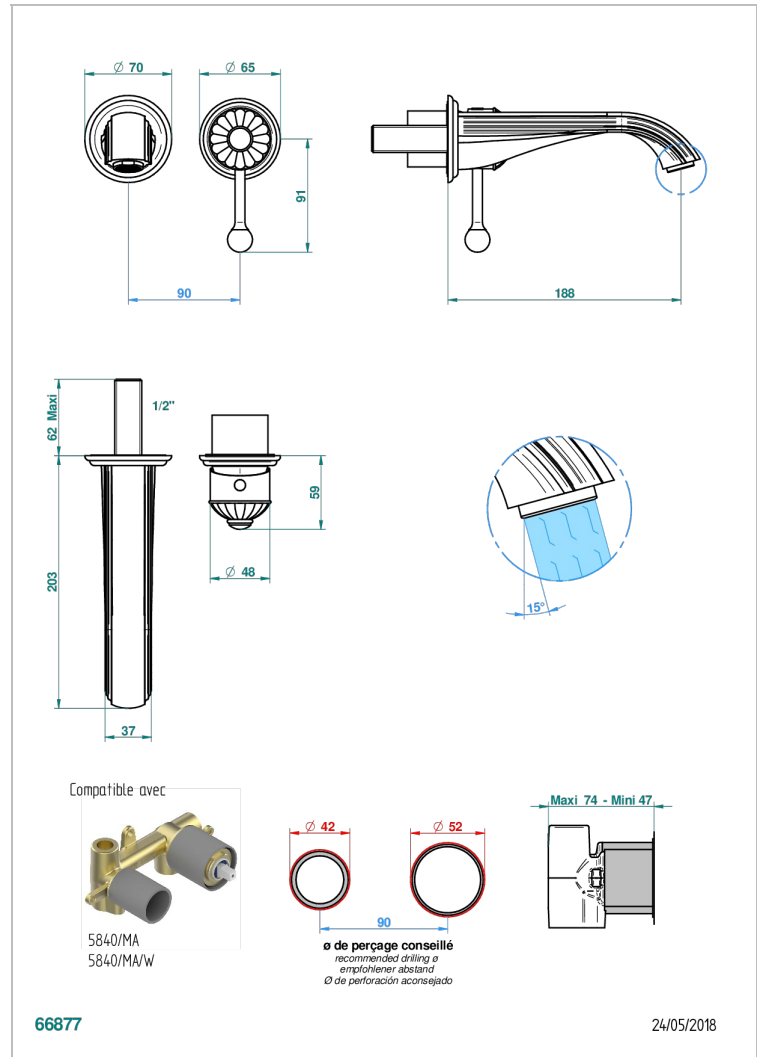

# MANDARINE SATIN CRYSTAL

U1E-6541B

THG<sup>®</sup>  
PARIS

Trim only for Built-in basin mixer with spout (two x 1/2" inlets and one 1/2" outlet), without waste

## CHARACTERISTIC

- Mandarin Satin crystal
- Trim only for Built-in basin mixer with spout (two x 1/2" inlets and one 1/2" outlet), without waste

## RELATED SKU'S

- Ref. G00-5840/MA Rough parts for concealed wall-mounted mixer with 1/2" outlet