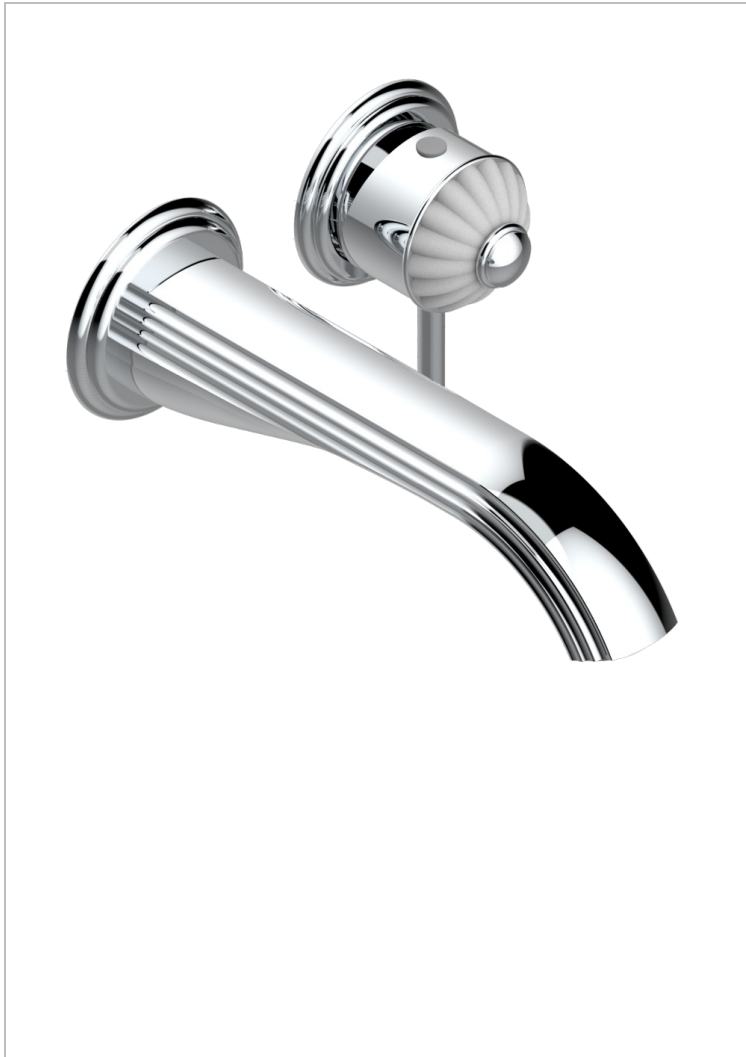

# MANDARINE SATIN CRYSTAL

U1E-6541B

THG<sup>®</sup>  
PARIS

Trim only for Built-in basin mixer with spout (two x 1/2" inlets and one 1/2" outlet), without waste

## CHARACTERISTIC

- Mandarin Satin crystal
- Trim only for Built-in basin mixer with spout (two x 1/2" inlets and one 1/2" outlet), without waste

## RELATED SKU'S

- Ref. G00-5840/MA Rough parts for concealed wall-mounted mixer with 1/2" outlet

## AVAILABLE FINITIONS

Antique nickel - H28  
Black ceram - D30  
Blush PVD - H62  
Brass color PVD - H49  
Brown bronze color PVD - F33  
Gold color PVD - H52

Graphite PVD - H64  
Lacquered light bronze - D01  
Matt Umber PVD - H67  
Matt blush PVD - H60  
Matt brass color PVD - H50  
Matt brown bronze color PVD - F34