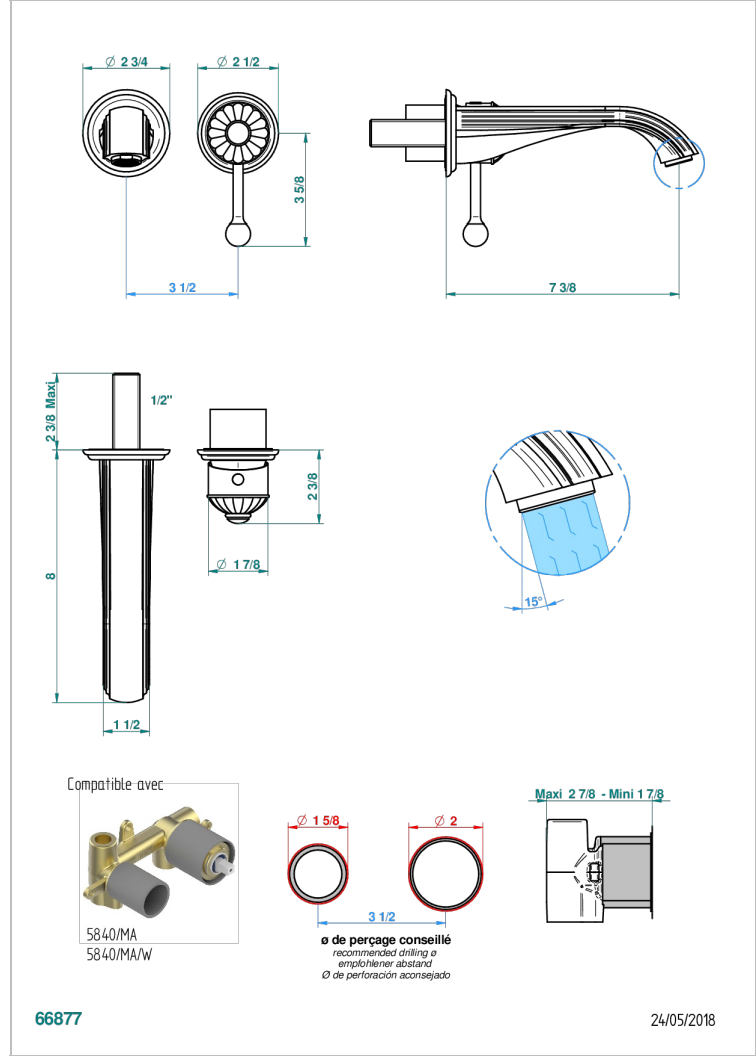

# MANDARINE SATIN CRYSTAL

U1E-6541B

THG<sup>®</sup>  
PARIS

Trim only for Built-in basin mixer with spout (two x 1/2" inlets and one 1/2" outlet), without waste

## CHARACTERISTIC

- Mandarin Satin crystal
- Trim only for Built-in basin mixer with spout (two x 1/2" inlets and one 1/2" outlet), without waste

## RELATED SKU'S

- Ref. G00-5840/MA Rough parts for concealed wall-mounted mixer with 1/2" outlet