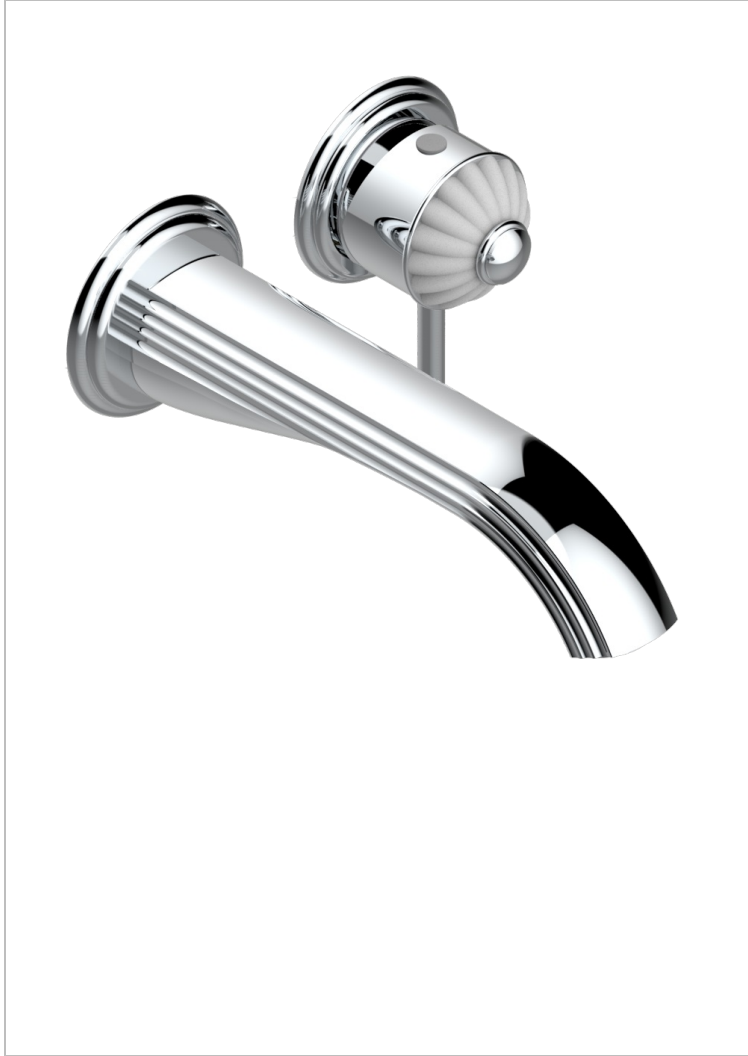

# MANDARINE SATIN CRYSTAL

U1E-6541B

THG<sup>®</sup>  
PARIS

Trim only for Built-in basin mixer with spout (two x 1/2" inlets and one 1/2" outlet), without waste

## CHARACTERISTIC

- Mandarin Satin crystal
- Trim only for Built-in basin mixer with spout (two x 1/2" inlets and one 1/2" outlet), without waste

## RELATED SKU'S

- Ref. G00-5840/MA Rough parts for concealed wall-mounted mixer with 1/2" outlet

## AVAILABLE FINITIONS

Antique nickel - H28  
Black ceram - D30  
Blush PVD - H62  
Brass color PVD - H49  
Brown bronze color PVD - F33  
Gold color PVD - H52

Graphite PVD - H64  
Lacquered light bronze - D01  
Matt Umber PVD - H67  
Matt blush PVD - H60  
Matt brass color PVD - H50  
Matt brown bronze color PVD - F34