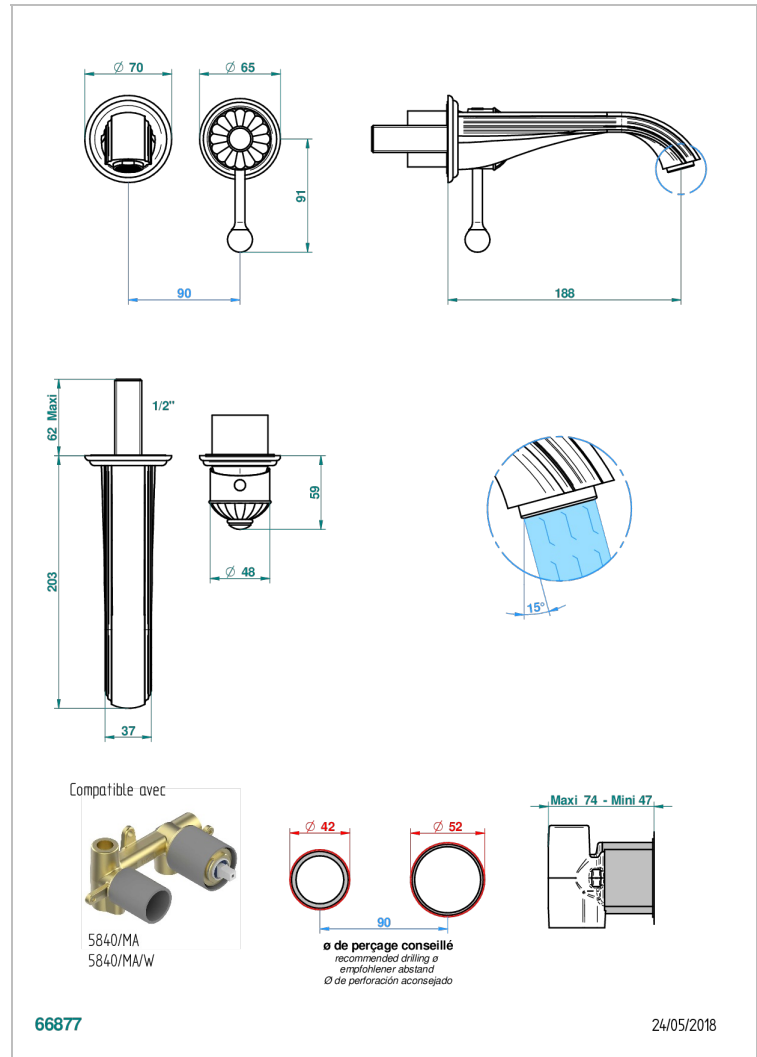

# MANDARINE CRISTAL SATINADO

U1E-6541B

THG<sup>®</sup>  
PARIS

Trim only for Built-in basin mixer with spout (two x 1/2" inlets and one 1/2" outlet), without waste

## CARACTERÍSTICAS

- Mandarine cristal satinado
- Trim only for Built-in basin mixer with spout (two x 1/2" inlets and one 1/2" outlet), without waste

## PRODUCTOS RELACIONADOS

- Ref. G00-5840/MA Parte empotrada para mezclador mural con salida hembra 1/2