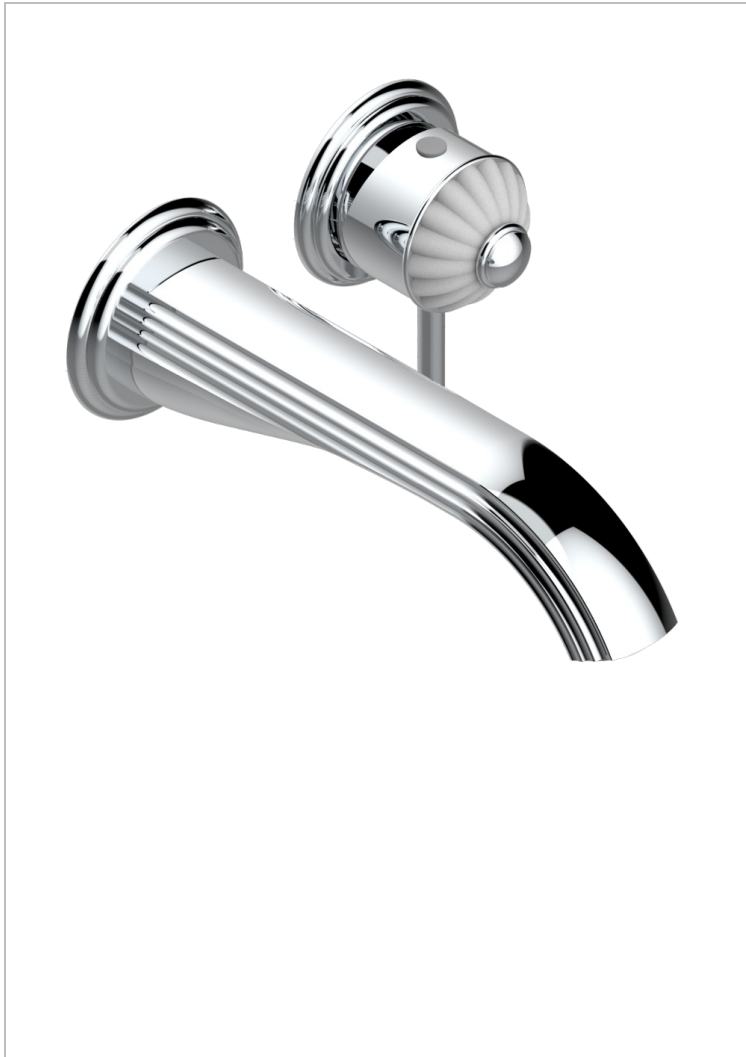

MANDARINE SATIN CRYSTAL

U1E-6541B

THG[®]
PARIS

Trim only for Built-in basin mixer with spout (two x 1/2" inlets and one 1/2" outlet), without waste

CHARACTERISTIC

- Mandarin Satin crystal
- Trim only for Built-in basin mixer with spout (two x 1/2" inlets and one 1/2" outlet), without waste

RELATED SKU'S

- Ref. G00-5840/MA Rough parts for concealed wall-mounted mixer with 1/2" outlet

AVAILABLE FINITIONS

Antique nickel - H28
Black ceram - D30
Blush PVD - H62
Brass color PVD - H49
Brown bronze color PVD - F33
Gold color PVD - H52

Nickel color PVD - H55
Polished chrome (color finish) - A02
Polished chrome / Polished gold (color finish) - G02
Polished gold (color finish) - F01
Polished nickel - B01
Soft gold - F30

Soft matt gold - F31
Umber PVD - H66
Varnished matt antique red copper (color finish) - H07