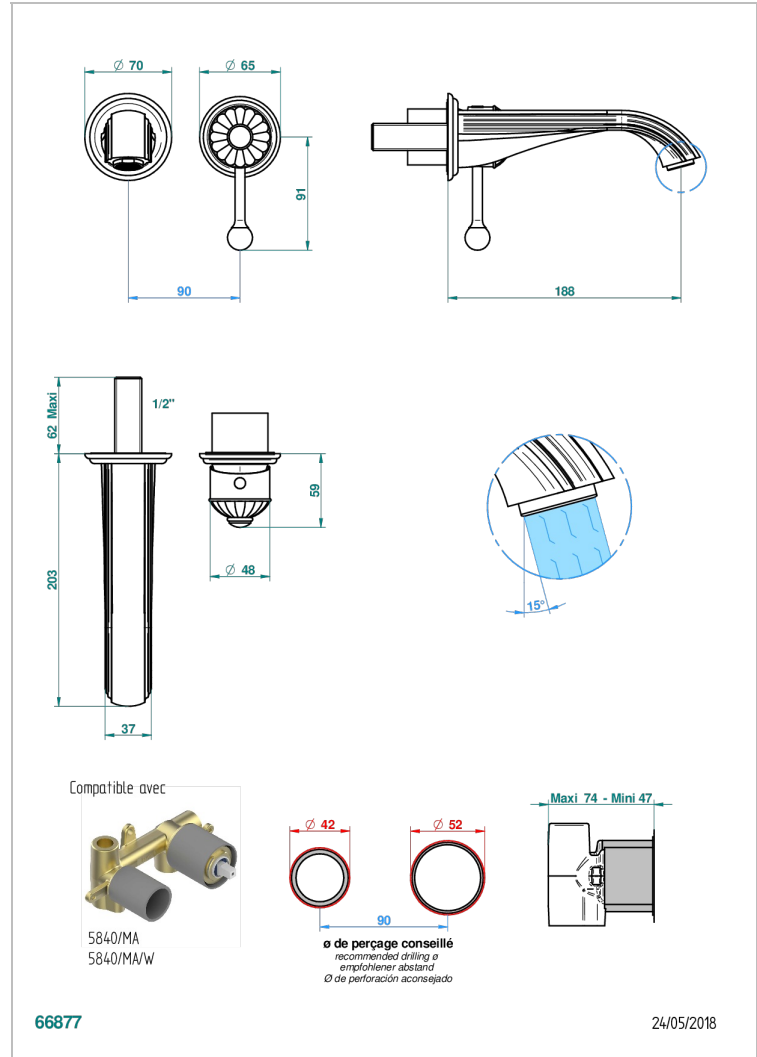

MANDARINE SATIN CRYSTAL

U1E-6541B

THG[®]
PARIS

Trim only for Built-in basin mixer with spout (two x 1/2" inlets and one 1/2" outlet), without waste

CHARACTERISTIC

- Mandarin Satin crystal
- Trim only for Built-in basin mixer with spout (two x 1/2" inlets and one 1/2" outlet), without waste

RELATED SKU'S

- Ref. G00-5840/MA Rough parts for concealed wall-mounted mixer with 1/2" outlet

AVAILABLE FINITIONS

Antique nickel - H28
Black ceram - D30
Blush PVD - H62
Brass color PVD - H49
Brown bronze color PVD - F33
Gold color PVD - H52