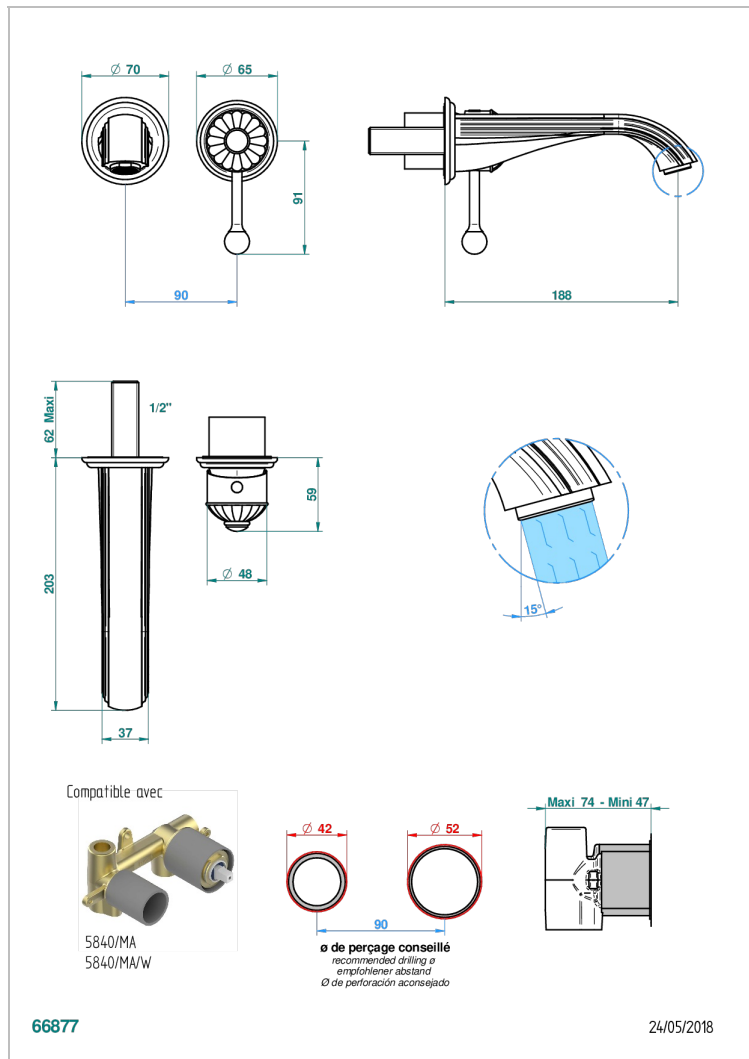

MANDARINE SATIN CRYSTAL

U1E-6541B

THG[®]
PARIS

Trim only for Built-in basin mixer with spout (two x 1/2" inlets and one 1/2" outlet), without waste

特色

- Mandarin Satin crystal
- Trim only for Built-in basin mixer with spout (two x 1/2" inlets and one 1/2" outlet), without waste

相关的SKU

- Ref. G00-5840/MA 卫浴套装, 含: 入墙式弯管出水管, 1米25强化软管, 触控式花洒和托勾, 美国标准

可选饰面

Black ceram - D30
Blush PVD - H62
Graphite PVD - H64
Matt Umber PVD - H67
Matt blush PVD - H60
Matt graphite PVD - H65

PVD哑光棕铜 - F34
PVD哑光金 - H53
PVD哑光铜 - H50
PVD哑光镍 - H56
PVD抛光铜 - H49
PVD棕铜 - F33