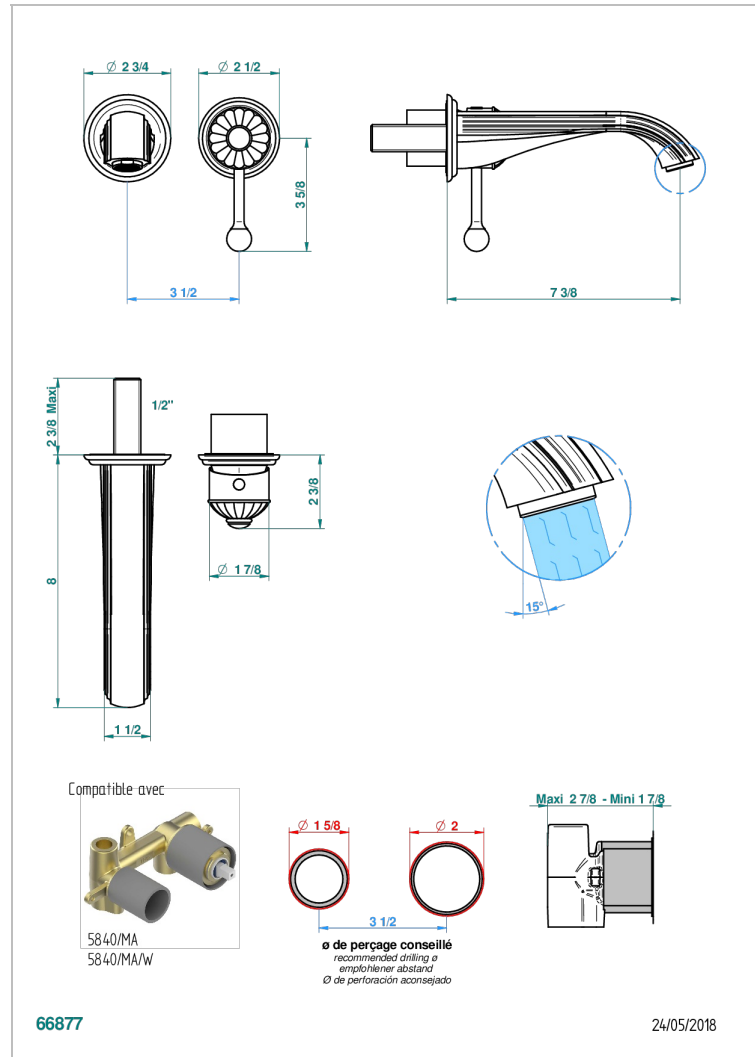

MANDARINE CRISTAL SATINADO

U1E-6541B

THG[®]
PARIS

Trim only for Built-in basin mixer with spout (two x 1/2" inlets and one 1/2" outlet), without waste

CARACTERÍSTICAS

- Mandarine cristal satinado
- Trim only for Built-in basin mixer with spout (two x 1/2" inlets and one 1/2" outlet), without waste

PRODUCTOS RELACIONADOS

- Ref. G00-5840/MA Parte empotrada para mezclador mural con salida hembra 1/2

ACABADOS DISPONIBLES

Bronce claro - D01
Cerámica negra mate - D30
Cobre viejo mate - H07
Cromo - A02
Cromo / dorado - G02
Cromo mate - C02