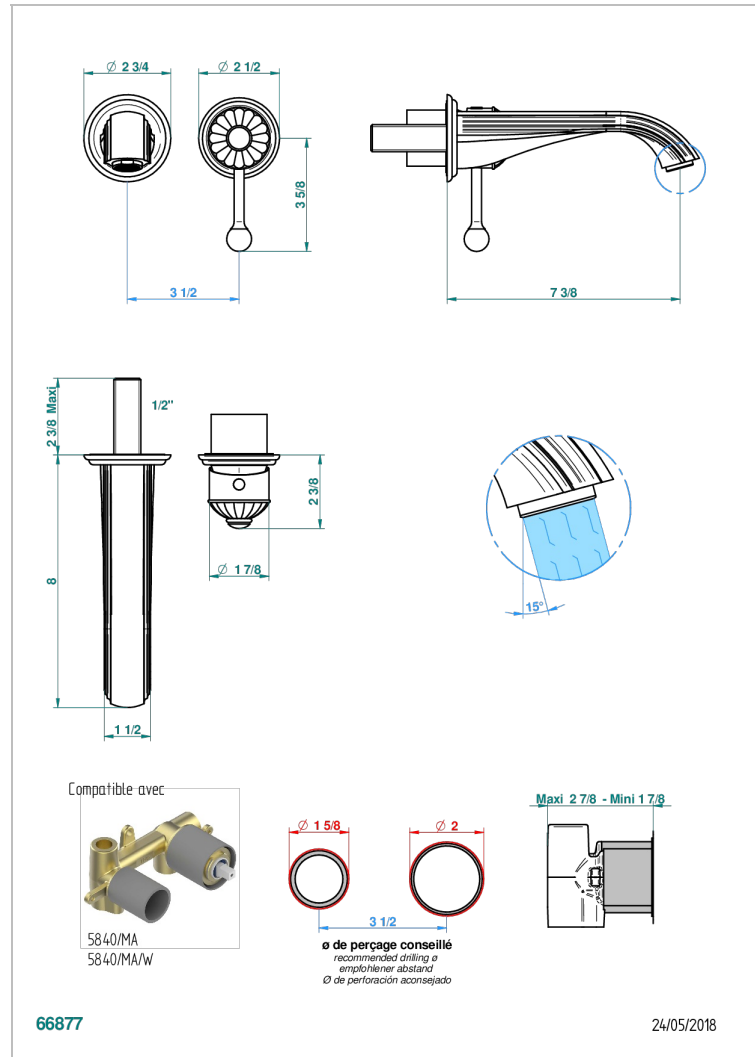

MANDARINE SATIN CRYSTAL

U1E-6541B

THG[®]
PARIS

Trim only for Built-in basin mixer with spout (two x 1/2" inlets and one 1/2" outlet), without waste

CHARACTERISTIC

- Mandarin Satin crystal
- Trim only for Built-in basin mixer with spout (two x 1/2" inlets and one 1/2" outlet), without waste

RELATED SKU'S

- Ref. G00-5840/MA Rough parts for concealed wall-mounted mixer with 1/2" outlet

AVAILABLE FINITIONS

Antique nickel - H28
Black ceram - D30
Blush PVD - H62
Brass color PVD - H49
Brown bronze color PVD - F33
Gold color PVD - H52