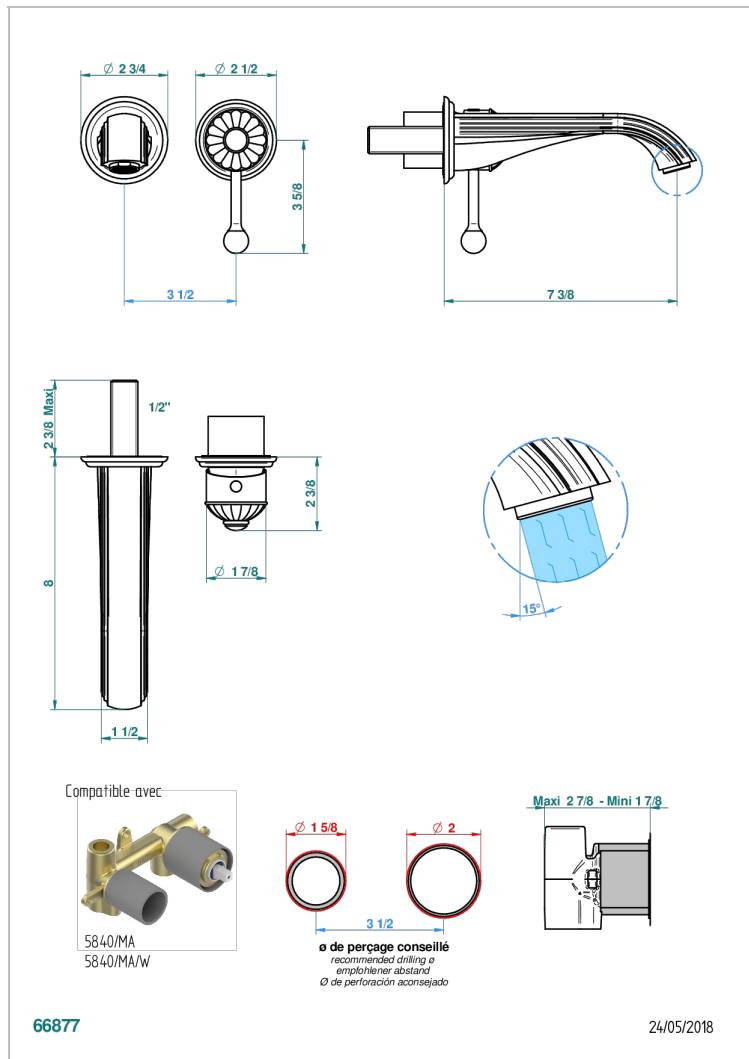

MANDARINE SATIN CRYSTAL

U1E-6541B

THG[®]
PARIS

Trim only for Built-in basin mixer with spout (two x 1/2" inlets and one 1/2" outlet), without waste

特色

- Mandarin Satin crystal
- Trim only for Built-in basin mixer with spout (two x 1/2" inlets and one 1/2" outlet), without waste

相关的SKU

- Ref. G00-5840/MA 卫浴套装, 含: 入墙式弯管出水管, 1米25强化软管, 触控式花洒和托勾, 美国标准

可选饰面

Black ceram - D30
Blush PVD - H62
Graphite PVD - H64
Matt Umber PVD - H67
Matt blush PVD - H60
Matt graphite PVD - H65

PVD哑光棕铜 - F34
PVD哑光金 - H53
PVD哑光铜 - H50
PVD哑光镍 - H56
PVD抛光铜 - H49
PVD棕铜 - F33