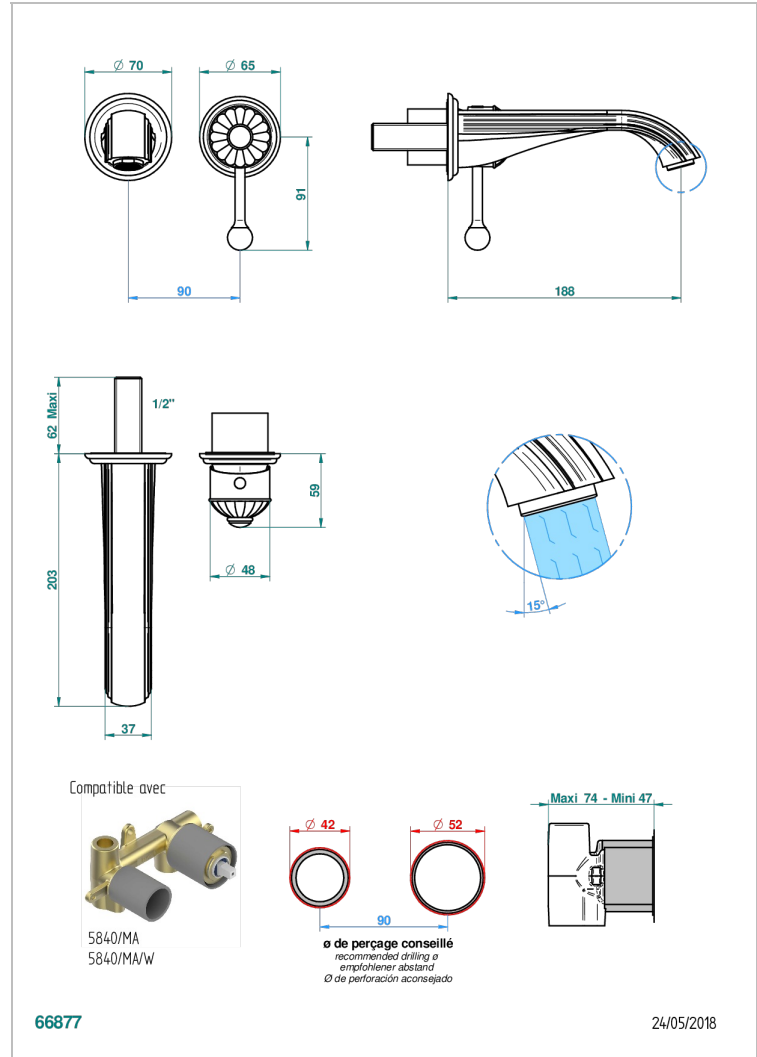

JAIPUR CRISTAL SATINADO

A9B-6541B

THG[®]
PARIS

Trim only for Built-in basin mixer with spout (two x 1/2" inlets and one 1/2" outlet), without waste

CARACTERÍSTICAS

- Jaipur Cristal Satinado
- Trim only for Built-in basin mixer with spout (two x 1/2" inlets and one 1/2" outlet), without waste

PRODUCTOS RELACIONADOS

- Ref. G00-5840/MAUS Rough parts for concealed wall-mounted mixer with 1/2" outlet

ACABADOS DISPONIBLES

Bronce claro - D01
Cerámica negra mate - D30
Cobre viejo mate - H07
Cromo - A02
Cromo / dorado - G02
Cromo mate - C02