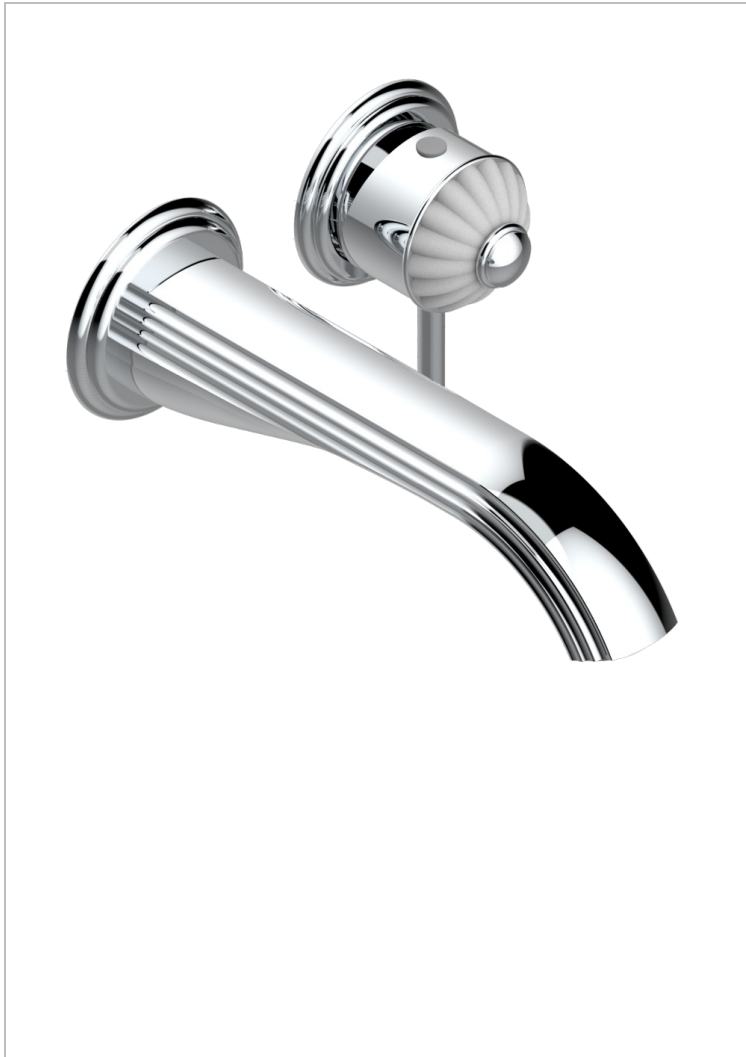

JAIPUR CRISTAL SATINADO

A9B-6541B

THG[®]
PARIS

Trim only for Built-in basin mixer with spout (two x 1/2" inlets and one 1/2" outlet), without waste

CARACTERÍSTICAS

- Jaipur Cristal Satinado
- Trim only for Built-in basin mixer with spout (two x 1/2" inlets and one 1/2" outlet), without waste

PRODUCTOS RELACIONADOS

- Ref. G00-5840/MAUS Rough parts for concealed wall-mounted mixer with 1/2" outlet

ACABADOS DISPONIBLES

Bronce claro - D01
Cerámica negra mate - D30
Cobre viejo mate - H07
Cromo - A02
Cromo / dorado - G02
Cromo mate - C02

Dorado - F01
Dorado mate - F07
Dorado pálido - F30
Dorado pálido mate (sin barniz) - F31
Níquel - B01
Níquel mate - C01

Níquel viejo - H28
Pvd blush - H62
Pvd blush mate - H60
Pvd color latón - H49
Pvd color latón mate - H50
Pvd color níquel - H55