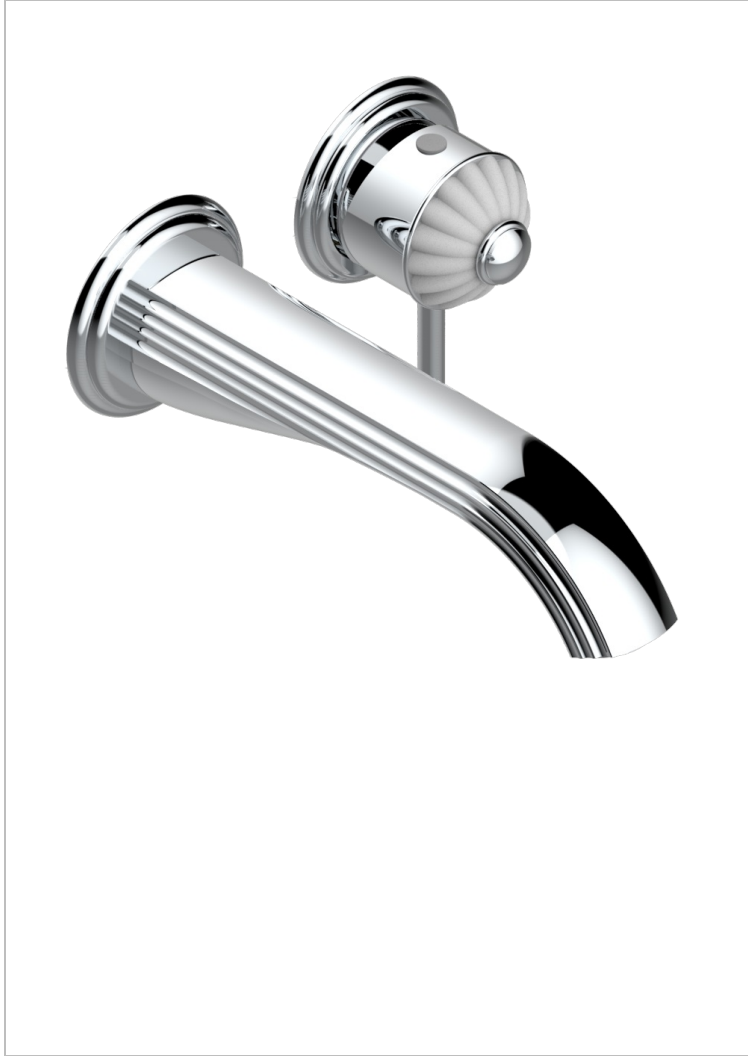

JAIPUR SATINY CRYSTAL

A9B-6541B

THG[®]
PARIS

Trim only for Built-in basin mixer with spout (two x 1/2" inlets and one 1/2" outlet), without waste

CHARACTERISTIC

- Jaipur Satiny crystal
- Trim only for Built-in basin mixer with spout (two x 1/2" inlets and one 1/2" outlet), without waste

RELATED SKU'S

- Ref. G00-5840/MAUS Rough parts for concealed wall-mounted mixer with 1/2" outlet

AVAILABLE FINITIONS

Black ceram - D30
Blush PVD - H62
Brass color PVD - H49
Brown bronze color PVD - F33
Chrome polished - A02
Chrome polished / gold polished - G02

Copper antique matt, coated - H07
Gold color PVD - H52
Gold mat - F07
Gold polished - F01
Graphite PVD - H64
Light coated bronze - D01

Matt Umber PVD - H67
Matt blush PVD - H60
Matt brass color PVD - H50
Matt brown bronze color PVD - F34
Matt chrome (American satin) - C02
Matt gold color PVD - H53

Matt graphite PVD - H65
Matt nickel (American satin) - C01
Matt nickel color PVD - H56
Nickel antique / Sovereign - H28
Nickel color PVD - H55
Nickel polished - B01

Soft gold - F30
Soft matt gold - F31
Umber PVD - H66