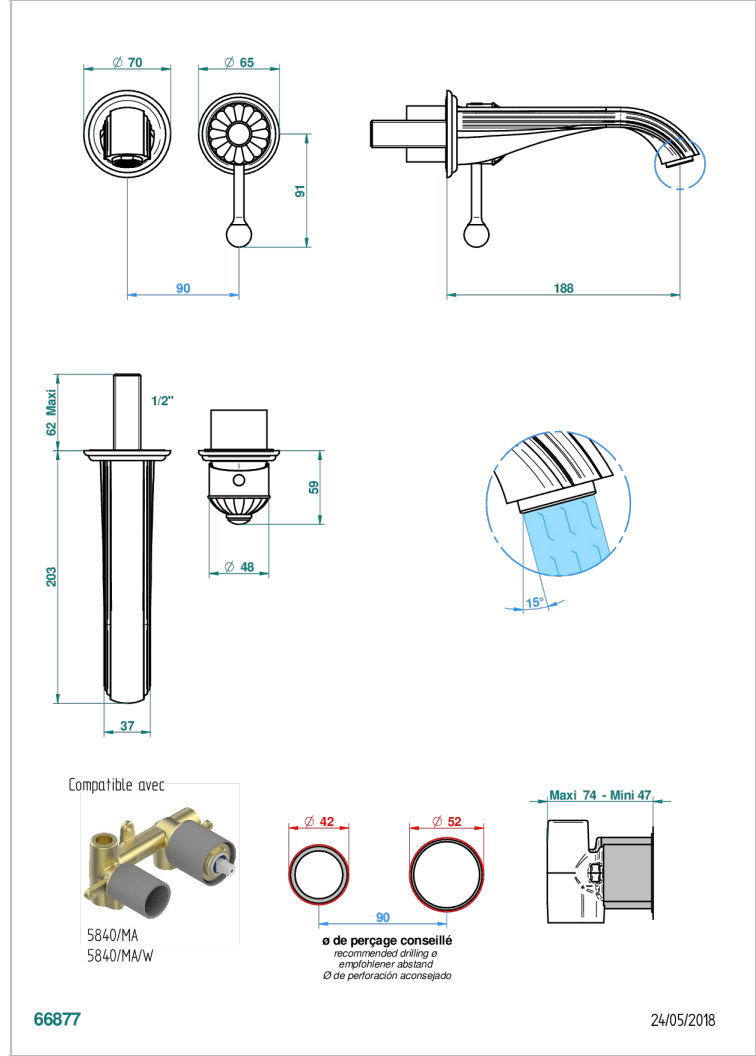

JAIPUR SATINY CRYSTAL

A9B-6541B

THG[®]
PARIS

Trim only for Built-in basin mixer with spout (two x 1/2" inlets and one 1/2" outlet), without waste

CHARACTERISTIC

- Jaipur Satiny crystal
- Trim only for Built-in basin mixer with spout (two x 1/2" inlets and one 1/2" outlet), without waste

RELATED SKU'S

- Ref. G00-5840/MAUS Rough parts for concealed wall-mounted mixer with 1/2" outlet

AVAILABLE FINITIONS

Black ceram - D30
Blush PVD - H62
Brass color PVD - H49
Brown bronze color PVD - F33
Chrome polished - A02
Chrome polished / gold polished - G02