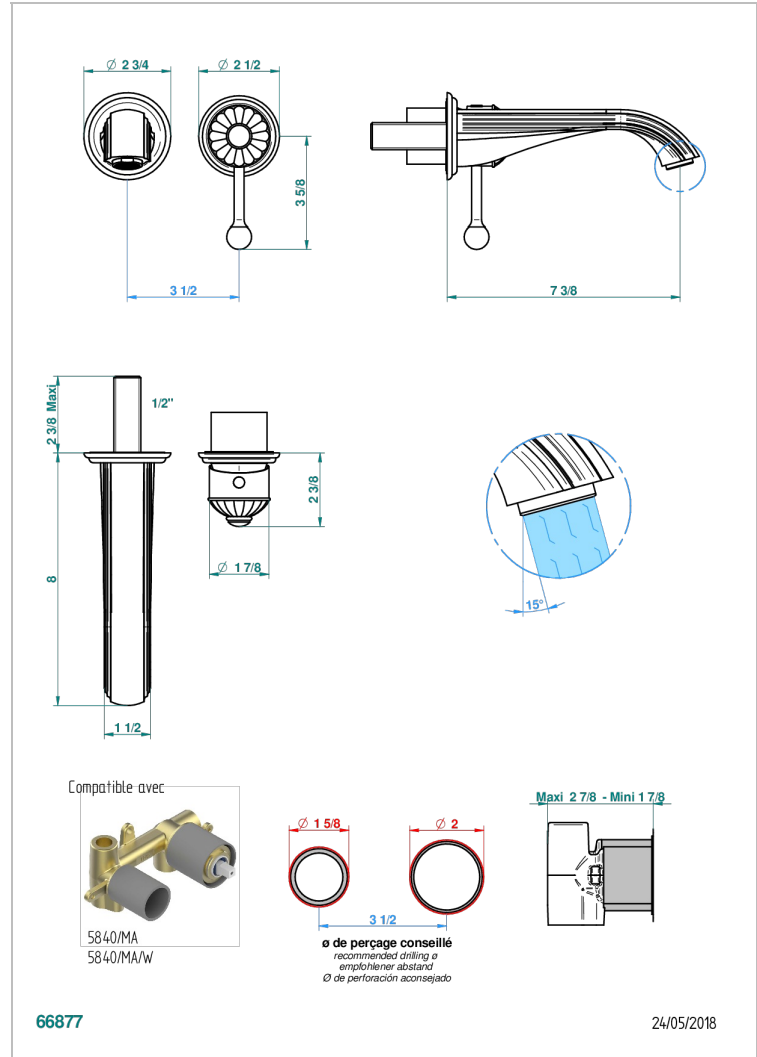

JAIPUR CRISTAL SATINADO

A9B-6541B

THG[®]
PARIS

Trim only for Built-in basin mixer with spout (two x 1/2" inlets and one 1/2" outlet), without waste

CARACTERÍSTICAS

- Jaipur Cristal Satinado
- Trim only for Built-in basin mixer with spout (two x 1/2" inlets and one 1/2" outlet), without waste

PRODUCTOS RELACIONADOS

- Ref. G00-5840/MAUS Rough parts for concealed wall-mounted mixer with 1/2" outlet

ACABADOS DISPONIBLES

Bronce claro - D01
Cerámica negra mate - D30
Cobre viejo mate - H07
Cromo - A02
Cromo / dorado - G02
Cromo mate - C02